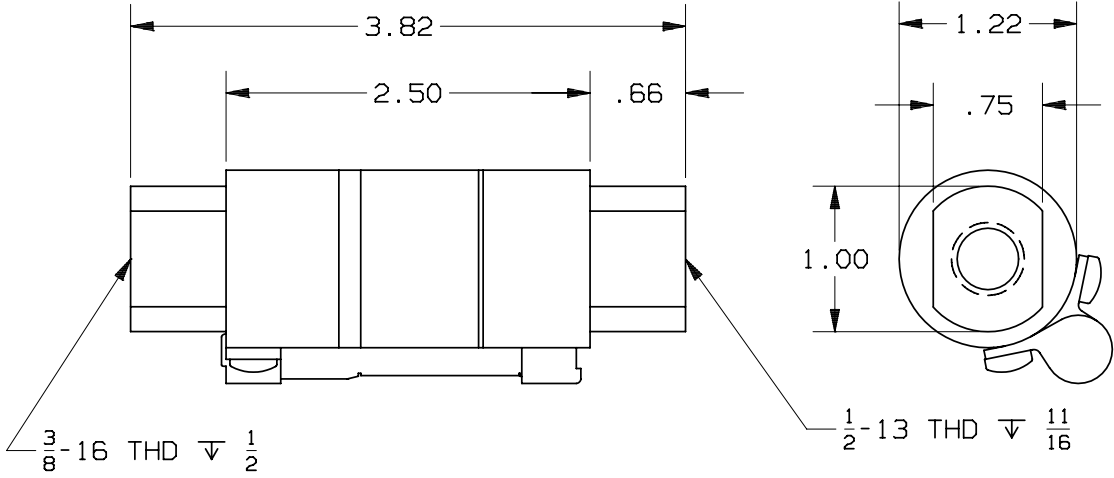

REV	DATE	ECO	DESCRIPTION	BY	CK	APP
B	10/4/04	N/A	ADDED A60C300-121TI	ELO	N/A	N/A

AMPERE RATING	CATALOG NUMBER
25	A60C25-121TI
35	A60C35-121TI
40	A60C40-121TI
50	A60C50-121TI
60	A60C60-121TI
75	A60C75-121TI
80	A60C80-121TI

AMPERE RATING	CATALOG NUMBER
100	A60C100-121TI
125	A60C125-121TI
150	A60C150-121TI
175	A60C175-121TI
200	A60C200-121TI
225	A60C225-121TI
250	A60C250-121TI
300	A60C300-121TI

MERSEN USA NEWBURYPORT-MA, LLC
 374 MERRIMAC STREET
 NEWBURYPORT, MA 01950

AMP-TRAP CAPACITOR FUSE

OUTLINE DIMENSIONS
 NOT TO BE USED FOR PRODUCTION

A60C(25-300)-121TI
 25-300A 600VAC

24251

PRODUCT MANAGER
 SIGN:
 DATE:

DESIGN ENGINEER
 SIGN:
 DATE: