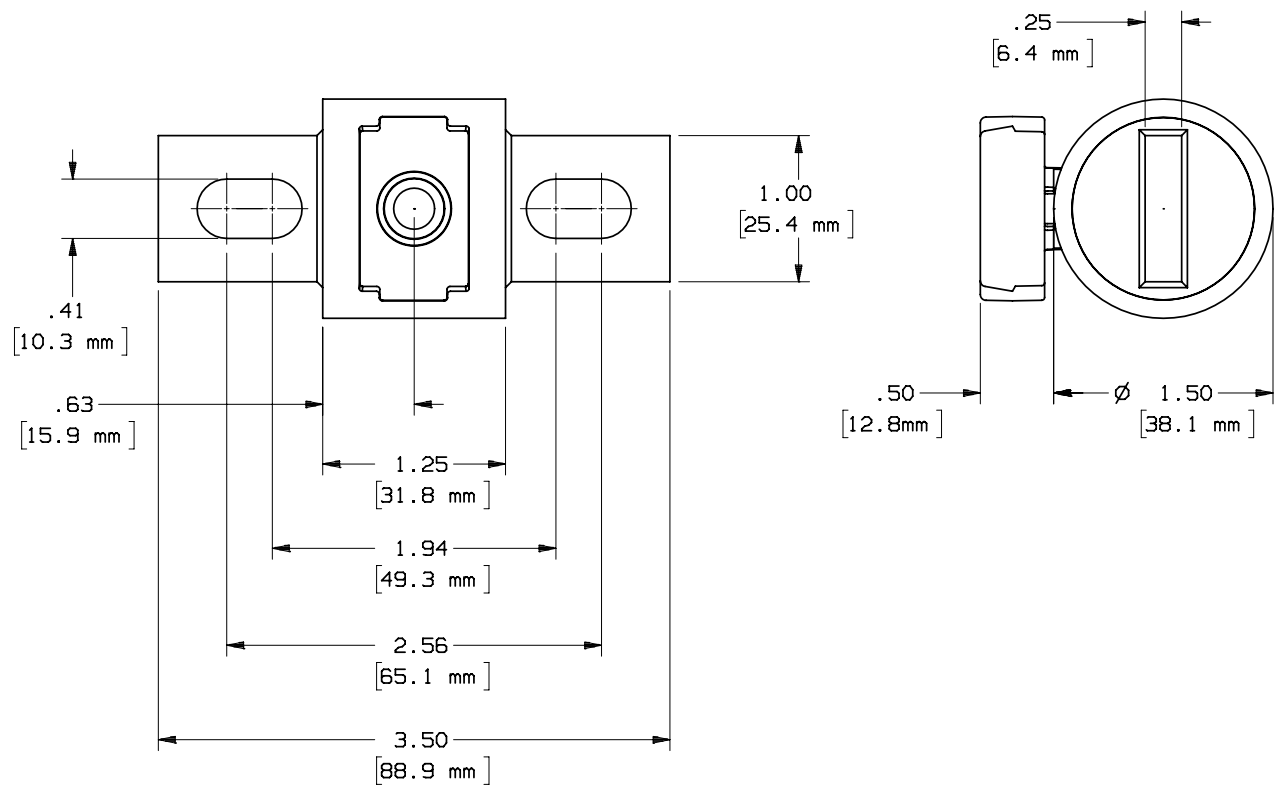

REV	DATE	ECO	DESCRIPTION	BY	CK	APP
A	8/2/04	N/A	ADDED CAT NO. A15QS450-41L	ELO	N/A	N/A

MERSEN USA NEWBURYPORT-MA, LLC  
 374 MERRIMAC STREET  
 NEWBURYPORT, MA 01950

A15QS(450 - 1000)-41L

OUTLINE DIMENSIONS  
 NOT TO BE USED FOR PRODUCTION

FORM 101  
 SEMICONDUCTOR FUSE

700652

PRODUCT MANAGER  
 SIGN:  
 DATE:

DESIGN ENGINEER  
 SIGN:  
 DATE:

450-1000AMPS 150VAC IEC/165VAC MAX