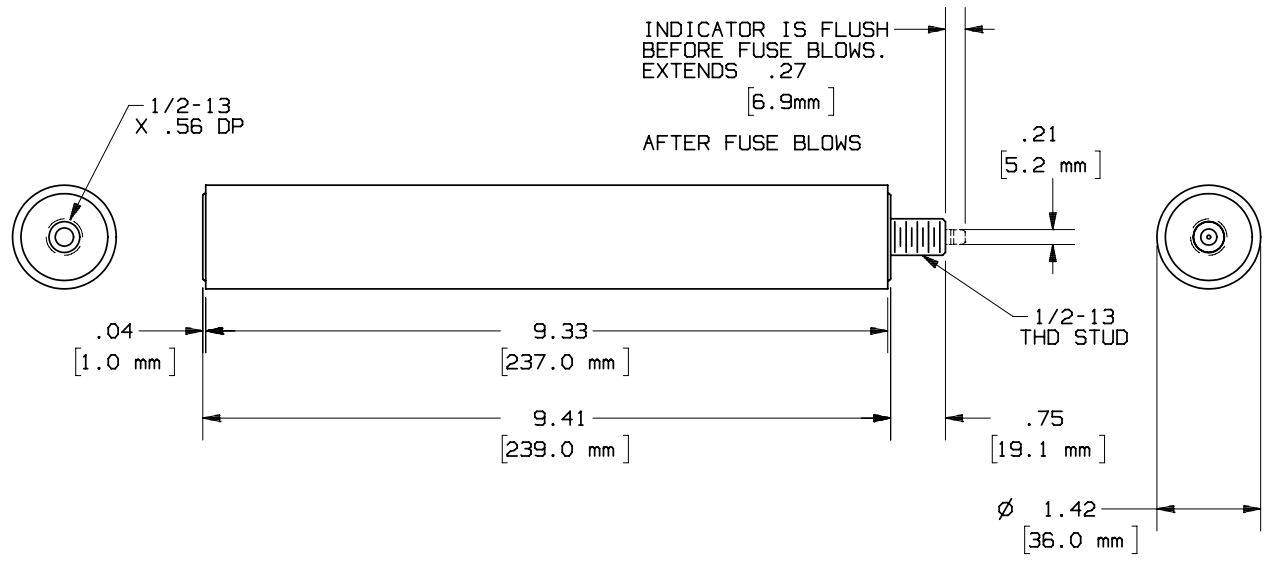

REV	DATE	ECO	DESCRIPTION	BY	CK	APP
-	7-2-03	NA	INITIAL RELEASE	KMH	-	NA

MERSEN USA NEWBURYPORT-MA, LLC  
374 MERRIMAC STREET  
NEWBURYPORT, MA 01950

MEDIUM VOLTAGE CAPACITOR FUSE

A300C(115 THRU 175)-10  
115 - 175 Amps 3.0 kV

OUTLINE DIMENSIONS  
NOT TO BE USED FOR PRODUCTION

700991

PRODUCT MANAGER  
SIGN:  
DATE:

DESIGN ENGINEER  
SIGN:  
DATE: