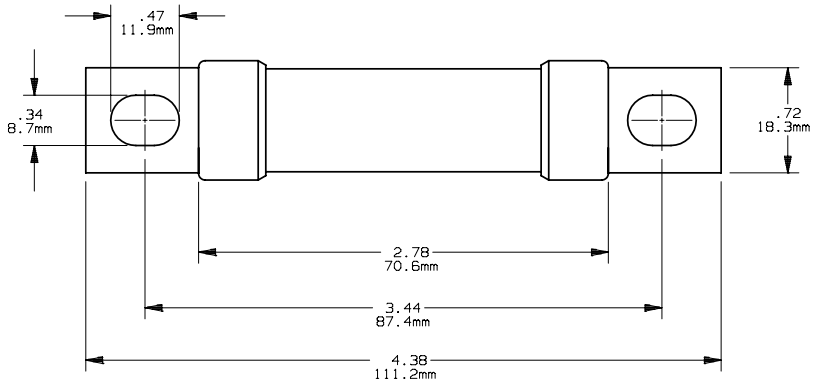

REV	DATE	ECO	DESCRIPTION	BY	CK	APP
L	1-10-06	NA	REDRAWN-WAS ON 13775 REV K	LDB	NA	NA

MERSEN USA NEWBURYPORT-MA, LLC
374 MERRIMAC STREET
NEWBURYPORT, MA 01950

A60X(35-60)-4, A60Z(35-50)-4

OUTLINE DIMENSIONS
NOT TO BE USED FOR PRODUCTION

PRODUCT MANAGER

DESIGN ENGINEER

FORM 101

SIGN:
DATE:

SIGN:
DATE:

35-60A   600V

701237