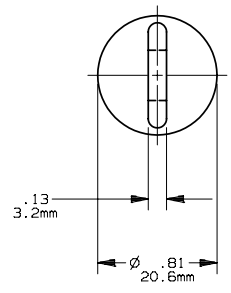

REV	DATE	ECO	DESCRIPTION	BY	CK	APP
L	1-10-06	NA	REDRAWN-WAS ON 13775 REV K	LDB	NA	NA

MERSEN USA NEWBURYPORT-MA, LLC
374 MERRIMAC STREET
NEWBURYPORT, MA 01950

A60X(35-60)-4, A60Z(35-50)-4

OUTLINE DIMENSIONS
NOT TO BE USED FOR PRODUCTION

PRODUCT MANAGER

DESIGN ENGINEER

FORM 101

SIGN:
DATE:

SIGN:
DATE:

35-60A   600V

701237