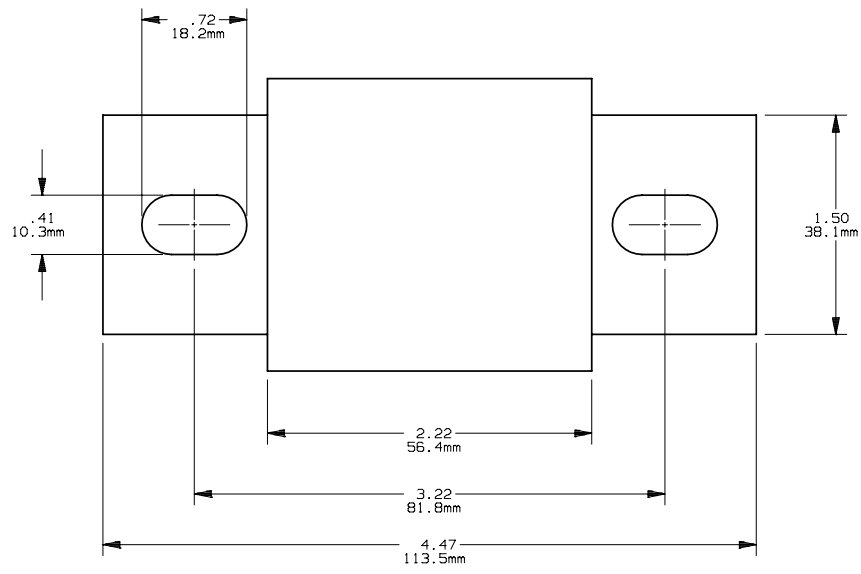

REV	DATE	ECO	DESCRIPTION	BY	CK	APP
C	1-24-06	NA	REDRAWN-WAS ON 14043 REV B	LDB	NA	NA

MERSEN USA NEWBURYPORT-MA, LLC
 374 MERRIMAC STREET
 NEWBURYPORT, MA 01950

A50P(450-600)-4
 FORM 101
 450-600A 500V

OUTLINE DIMENSIONS
 NOT TO BE USED FOR PRODUCTION