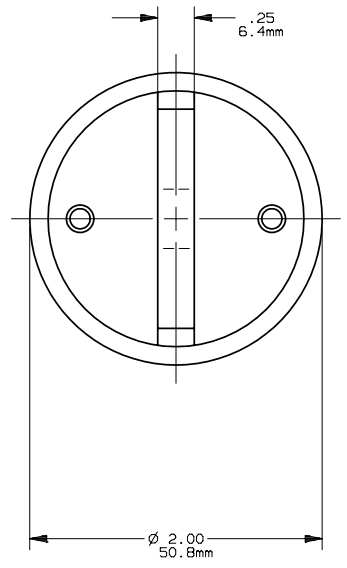

REV	DATE	ECO	DESCRIPTION	BY	CK	APP
C	1-24-06	NA	REDRAWN-WAS ON 14043 REV B	LDB	NA	NA

MERSEN USA NEWBURYPORT-MA, LLC
 374 MERRIMAC STREET
 NEWBURYPORT, MA 01950

A50P(450-600)-4
 FORM 101
 450-600A 500V

OUTLINE DIMENSIONS
 NOT TO BE USED FOR PRODUCTION