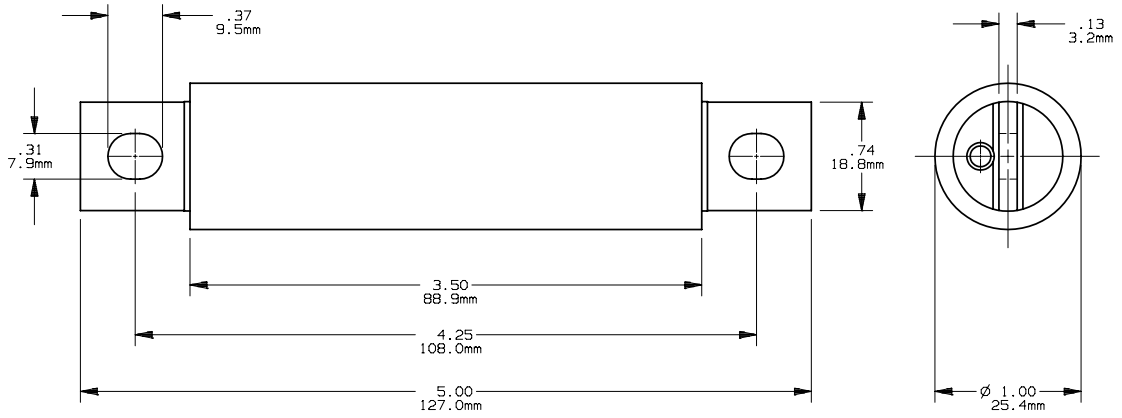

REV	DATE	ECO	DESCRIPTION	BY	CK	APP
N	2-13-06	NA	REDRAWN-WAS ON 16209 REV M	LDB	NA	NA

MERSEN USA NEWBURYPORT-MA, LLC
374 MERRIMAC STREET
NEWBURYPORT, MA 01950

A100P(35-60)-4

OUTLINE DIMENSIONS
NOT TO BE USED FOR PRODUCTION

FORM 101

701279

35-60A 1000V

PRODUCT MANAGER

DESIGN ENGINEER

SIGN:
DATE:

SIGN:
DATE: