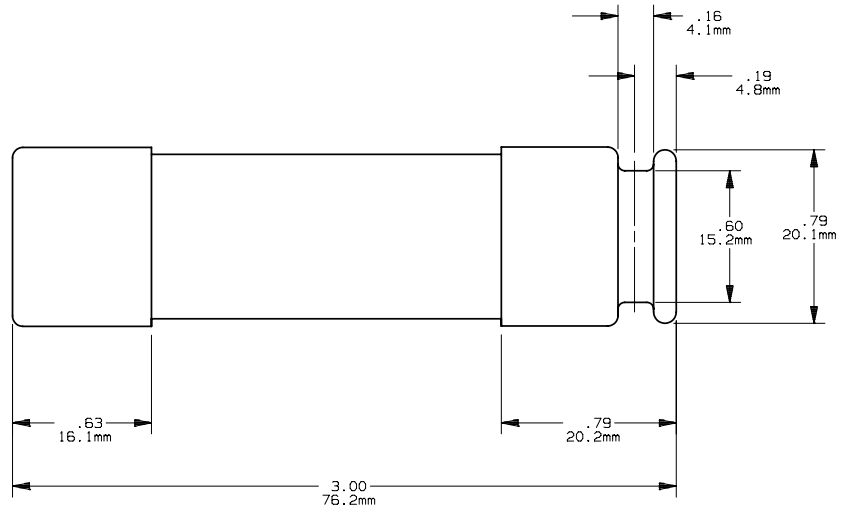

REV	DATE	ECO	DESCRIPTION	BY	CK	APP
H	12/30/09	NA	ADDED (ID) VERSION	LDB	NA	NA

MERSEN USA NEWBURYPORT-MA, LLC
374 MERRIMAC STREET
NEWBURYPORT, MA 01950

TR(35-60)R(ID)

OUTLINE DIMENSIONS
NOT TO BE USED FOR PRODUCTION

PRODUCT MANAGER
SIGN:
DATE:

DESIGN ENGINEER
SIGN:
DATE:

CLASS RK5
35-60A 250V

701287