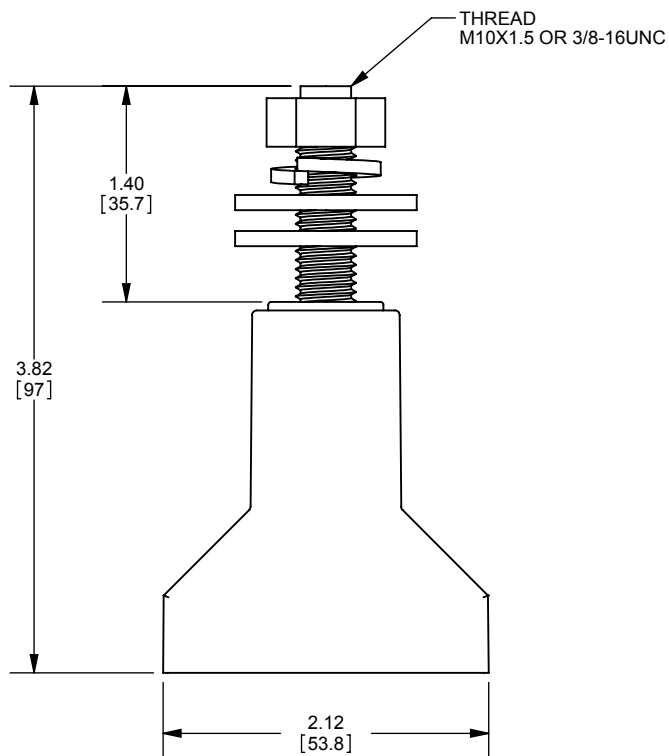

REV.	DATE	ECO	DESCRIPTION	BY	CK	APP
A	4/17/17	NA	UPDATED DIMENSIONS AND DRAWING	GDR	NA	NA

DIMENSIONS IN [ ] ARE MILLIMETERS

FERRAZ SHAWMUT INC.  
374 MERRIMAC STREET  
NEWBURYPORT, MA 01950

1SC375, 1SCM10

SEMI-CONDUCTOR LARGE FUSE HOLDER

OUTLINE DIMENSIONS  
NOT TO BE USED FOR PRODUCTION

PRODUCT MANAGER

DESIGN ENGINEER

SIGN:

SIGN:

DATE:

DATE:

800A 1000V

701314