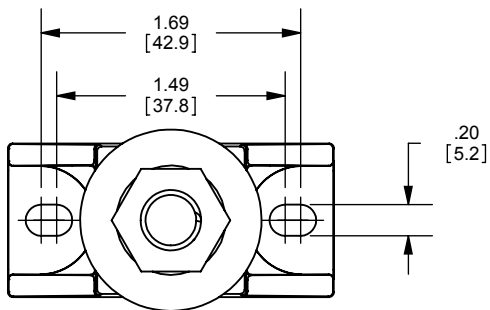

REV.	DATE	ECO	DESCRIPTION	BY	CK	APP
A	4/17/17	NA	UPDATED DIMENSIONS AND DRAWING	GDR	NA	NA

DIMENSIONS IN [ ] ARE MILLIMETERS

FERRAZ SHAWMUT INC.  
374 MERRIMAC STREET  
NEWBURYPORT, MA 01950

1SC375, 1SCM10

SEMI-CONDUCTOR LARGE FUSE HOLDER

OUTLINE DIMENSIONS  
NOT TO BE USED FOR PRODUCTION

PRODUCT MANAGER

DESIGN ENGINEER

SIGN:

SIGN:

DATE:

DATE: