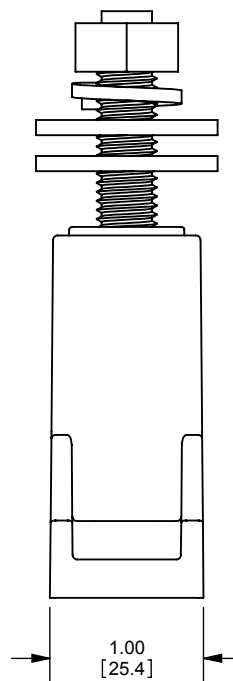

REV.	DATE	ECO	DESCRIPTION	BY	CK	APP
A	4/17/17	NA	UPDATED DIMENSIONS AND DRAWING	GDR	NA	NA

DIMENSIONS IN [ ] ARE MILLIMETERS

FERRAZ SHAWMUT INC.  
374 MERRIMAC STREET  
NEWBURYPORT, MA 01950

1SC375, 1SCM10

SEMI-CONDUCTOR LARGE FUSE HOLDER

OUTLINE DIMENSIONS  
NOT TO BE USED FOR PRODUCTION

PRODUCT MANAGER

DESIGN ENGINEER

SIGN:

SIGN:

DATE:

DATE: