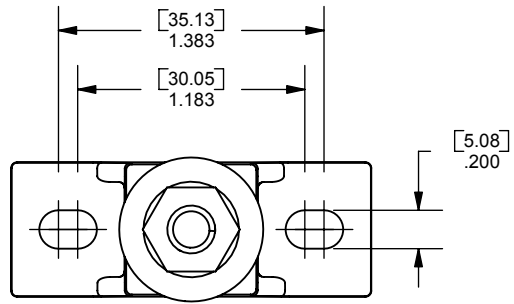

REV.	DATE	ECO	DESCRIPTION	BY	CK	APP
-	10/13/2006	NA	INITIAL RELEASE	LDB	NA	NA

DIMENSIONS IN [] ARE MILLIMETERS

FERRAZ SHAWMUT INC.
374 MERRIMAC STREET
NEWBURYPORT, MA 01950

1SC250, 1SCM8
SEMI-CONDUCTOR SMALL FUSE HOLDER

OUTLINE DIMENSIONS
NOT TO BE USED FOR PRODUCTION

PRODUCT MANAGER
SIGN:
DATE:

DESIGN ENGINEER
SIGN:
DATE:

400A 1000V

701315