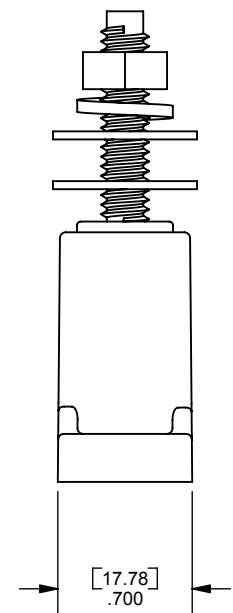

REV.	DATE	ECO	DESCRIPTION	BY	CK	APP
-	10/13/2006	NA	INITIAL RELEASE	LDB	NA	NA

DIMENSIONS IN [] ARE MILLIMETERS

FERRAZ SHAWMUT INC.
374 MERRIMAC STREET
NEWBURYPORT, MA 01950

1SC250, 1SCM8
SEMI-CONDUCTOR SMALL FUSE HOLDER

OUTLINE DIMENSIONS
NOT TO BE USED FOR PRODUCTION

PRODUCT MANAGER
SIGN:
DATE:

DESIGN ENGINEER
SIGN:
DATE:

400A 1000V

701315