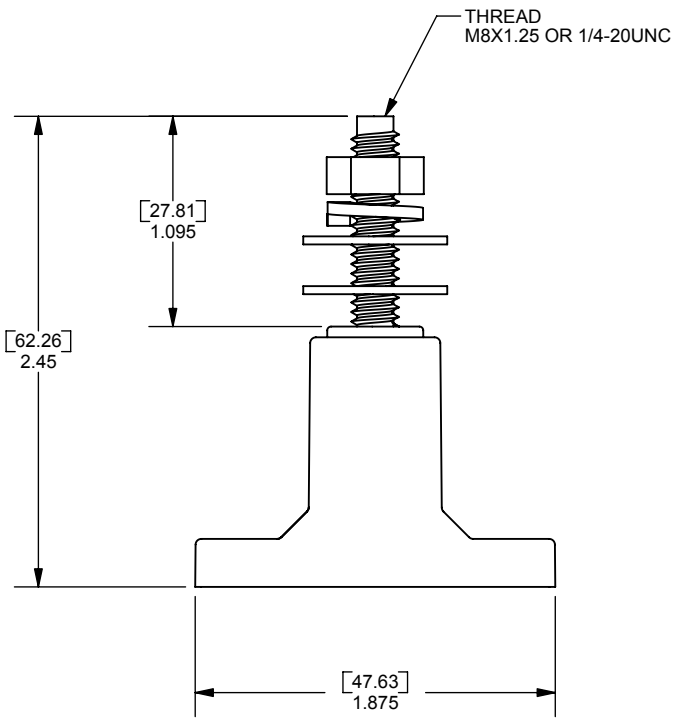

REV.	DATE	ECO	DESCRIPTION	BY	CK	APP
-	10/13/2006	NA	INITIAL RELEASE	LDB	NA	NA

DIMENSIONS IN [] ARE MILLIMETERS

FERRAZ SHAWMUT INC.
374 MERRIMAC STREET
NEWBURYPORT, MA 01950

1SC250, 1SCM8
SEMI-CONDUCTOR SMALL FUSE HOLDER

OUTLINE DIMENSIONS
NOT TO BE USED FOR PRODUCTION

PRODUCT MANAGER
SIGN:
DATE:

DESIGN ENGINEER
SIGN:
DATE:

400A 1000V

701315