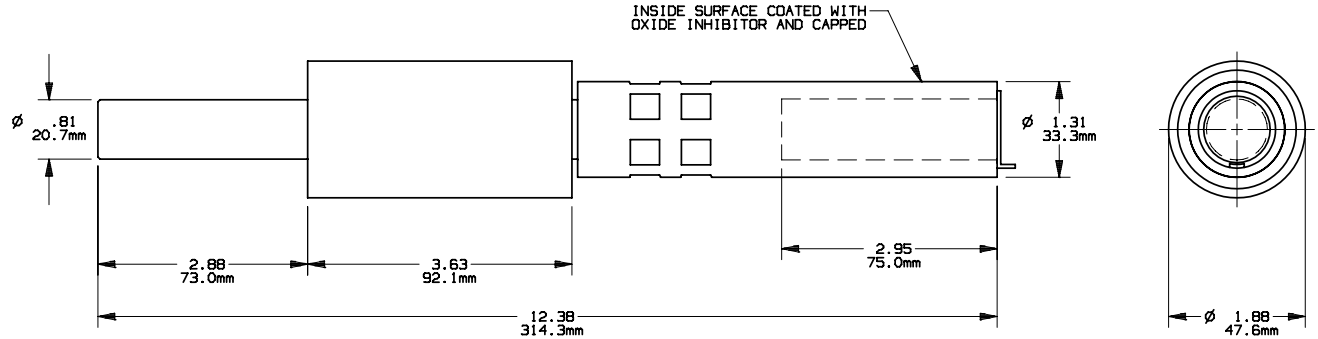

REV	DATE	ECO	DESCRIPTION	BY	CK	APP
-	7-3-07	NA	REDRAWN-WAS ON 17310 REV B	LDB	NA	NA

MERSEN USA NEWBURYPORT-MA, LLC
374 MERRIMAC STREET
NEWBURYPORT, MA 01950

CP500A6, CP500A6-HS

CABLE PROTECTOR

FOR 500 MCM ALUMUNUM CABLE

OUTLINE DIMENSIONS
NOT TO BE USED FOR PRODUCTION

701361

PRODUCT MANAGER

DESIGN ENGINEER

SIGN:

SIGN:

DATE:

DATE: