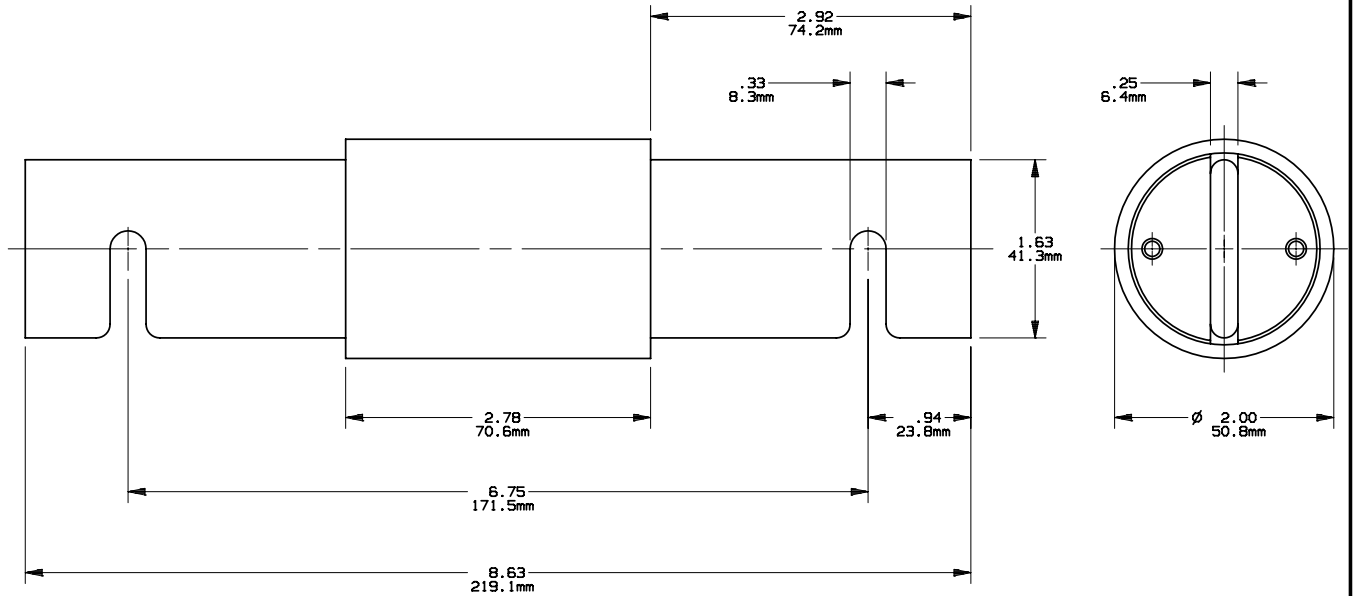

REV	DATE	ECO	DESCRIPTION	BY	CK	APP
-	10/24/07	NA	INITIAL RELEASE	JMM	NA	NA

MERSEN USA NEWBURYPORT-MA, LLC
374 MERRIMAC STREET
NEWBURYPORT, MA 01950

A2Y(225, 250, 300, 350, 400) - 4
A6Y400-58

OUTLINE DIMENSIONS
NOT TO BE USED FOR PRODUCTION

FORM 600

225-400A   250V, 600V

701398

PRODUCT MANAGER
SIGN:
DATE:

DESIGN ENGINEER
SIGN:
DATE: