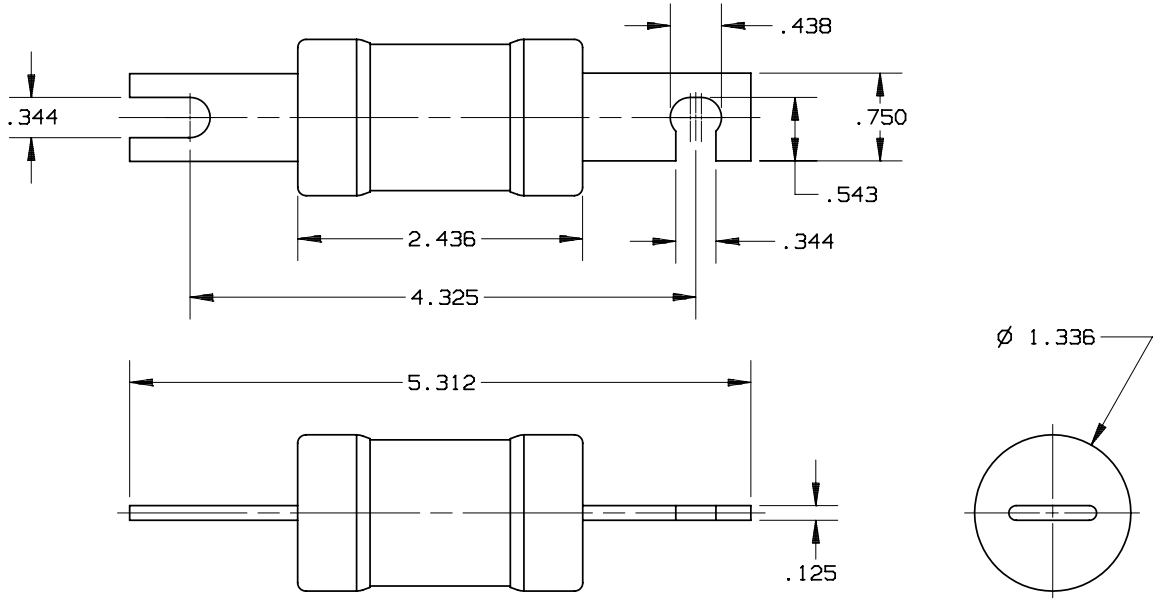

REV	DATE	ECO	DESCRIPTION	BY	CK	APP
-	8-3-10	NA	INITIAL RELEASE	LDB		(SEE ECO)

MERSEN USA NEWBURYPORT-MA, LLC
 374 MERRIMAC STREET
 NEWBURYPORT, MA 01950

FESC(80-100)
 CLASS C FORM II
 80-100A 600V

OUTLINE DIMENSIONS
 NOT TO BE USED FOR PRODUCTION

701506

PRODUCT MANAGER
 SIGN:
 DATE:

DESIGN ENGINEER
 SIGN:
 DATE: