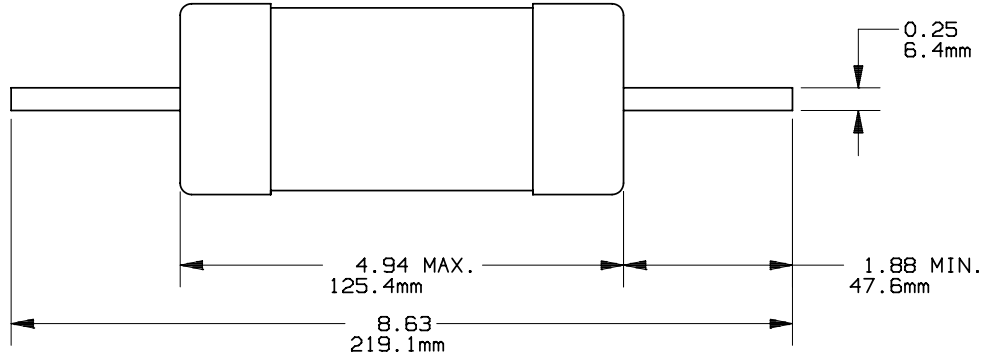

REV	DATE	ECD	DESCRIPTION	BY	CK	APP
-	11-30-10	NA	INITIAL RELEASE	LDB	NA	NA

MERSEN USA NEWBURYPORT-MA. LLC
374 MERRIMAC STREET
NEWBURYPORT, MA 01950

CRN(225-400)

ONE TIME

225-400A 250V

OUTLINE DIMENSIONS
NOT TO BE USED FOR PRODUCTION

701582

PRODUCT MANAGER

DESIGN ENGINEER

SIGN:
DATE:

SIGN:
DATE: