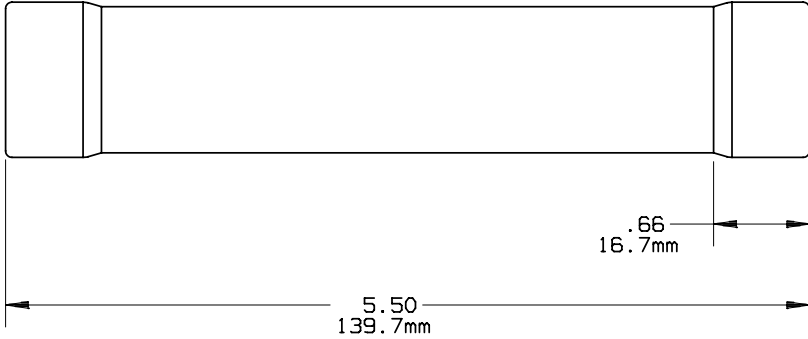

REV	DATE	ECO	DESCRIPTION	BY	CK	APP
-	11-30-10	NA	INITIAL RELEASE	LDB	NA	NA

MERSEN USA NEWBURYPORT-MA, LLC
374 MERRIMAC STREET
NEWBURYPORT, MA 01950

NRS(35-60)

OUTLINE DIMENSIONS
NOT TO BE USED FOR PRODUCTION

PRODUCT MANAGER

DESIGN ENGINEER

ONE TIME

SIGN:
DATE:

SIGN:
DATE:

35-60A 600V

701585