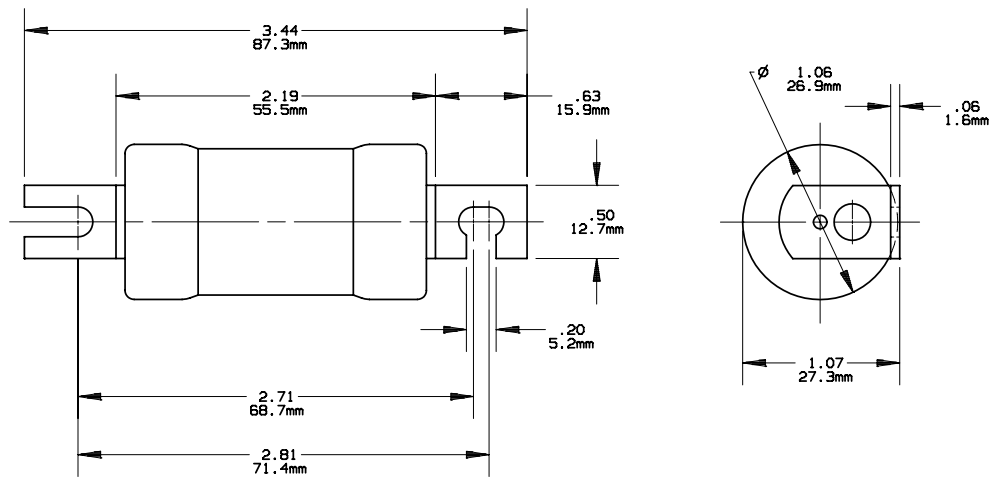

REV	DATE	ECO	DESCRIPTION	BY	CK	APP
-	11/30/10	NA	INITIAL RELEASE	GDR	NA	NA

MERSEN USA NEWBURYPORT-MA, LLC
374 MERRIMAC STREET
NEWBURYPORT, MA 01950

FES(35-60)

OUTLINE DIMENSIONS
NOT TO BE USED FOR PRODUCTION

CLASS C FORM II

35-60A 600VAC.460VDC

701587

PRODUCT MANAGER
SIGN:
DATE:

DESIGN ENGINEER
SIGN:
DATE: