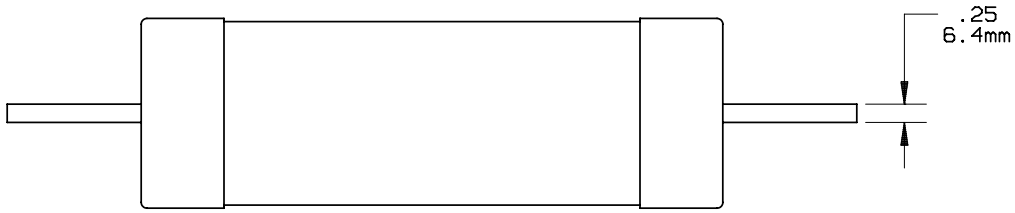

REV	DATE	ECO	DESCRIPTION	BY	CK	APP
-	12-1-10	NA	INITIAL RELEASE	LDB	NA	NA

1.63
41.3mm