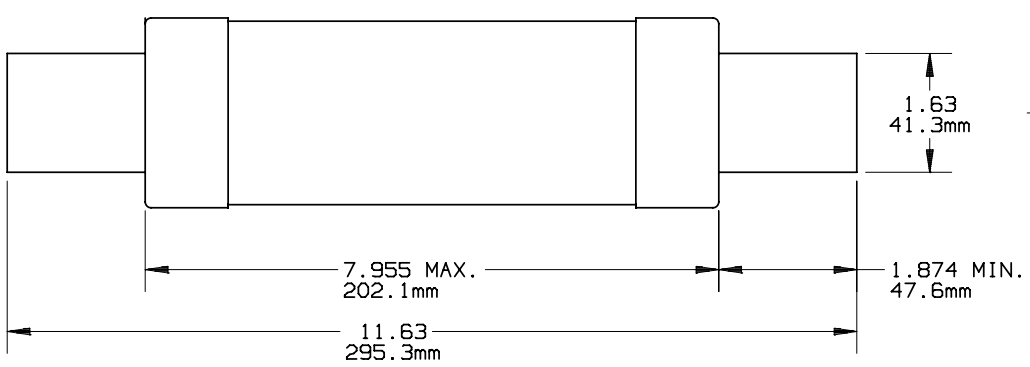

REV	DATE	ECO	DESCRIPTION	BY	CK	APP
-	12-1-10	NA	INITIAL RELEASE	LDB	NA	NA

1.63
41.3mm