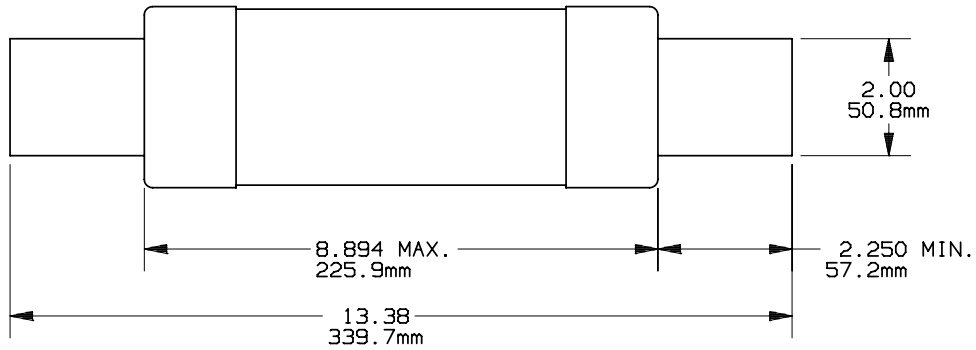

REV	DATE	ECO	DESCRIPTION	BY	CK	APP
-	12-2-10	NA	INITIAL RELEASE	LDB	NA	NA

MERSEN USA NEWBURYPORT-MA, LLC
374 MERRIMAC STREET
NEWBURYPORT, MA 01950

NRS(450-600)

OUTLINE DIMENSIONS
NOT TO BE USED FOR PRODUCTION

PRODUCT MANAGER

DESIGN ENGINEER

ONE TIME

SIGN:
DATE:

SIGN:
DATE:

450-600A 600V

701591