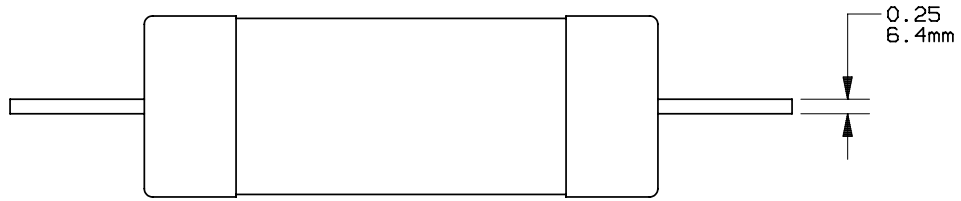

REV	DATE	ECO	DESCRIPTION	BY	CK	APP
-	12-2-10	NA	INITIAL RELEASE	LDB	NA	NA

MERSEN USA NEWBURYPORT-MA, LLC
374 MERRIMAC STREET
NEWBURYPORT, MA 01950

NRS(450-600)

OUTLINE DIMENSIONS
NOT TO BE USED FOR PRODUCTION

PRODUCT MANAGER

DESIGN ENGINEER

ONE TIME

SIGN:
DATE:

SIGN:
DATE:

450-600A 600V

701591