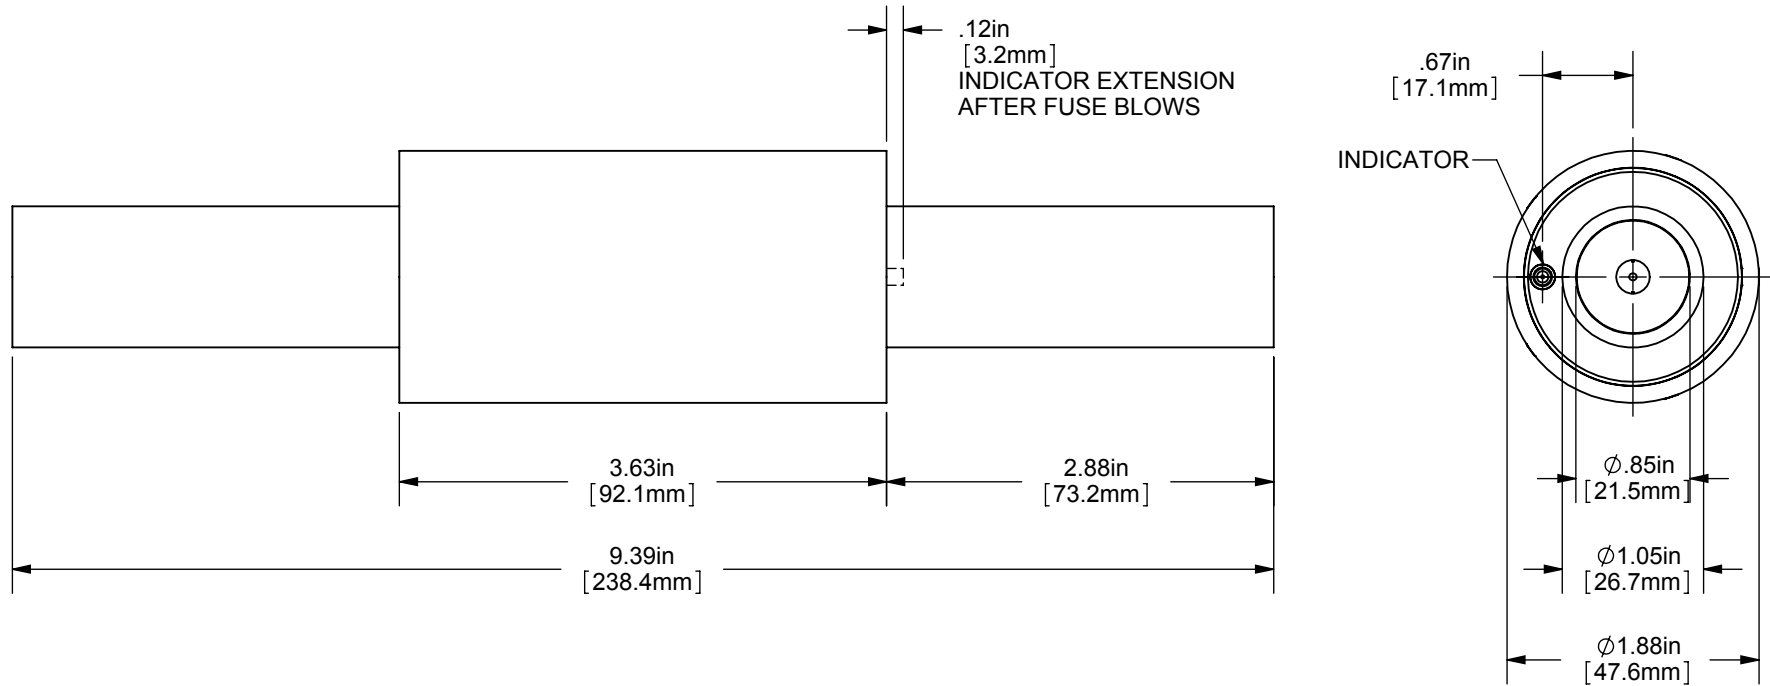

REV.	DATE	ECO	DESCRIPTION	BY	CK	APP
-	12/14/10	N/A	INITIAL RELEASE	LDB	N/A	N/A

DIMENSIONS IN [] ARE MILLIMETERS

MERSEN USA NEWBURYPORT-MA, LLC
374 MERRIMAC STREET
NEWBURYPORT, MA 01950

CP500C1-TI

CABLE PROTECTOR
FOR 500MCM COPPER CABLE
CABLE TO CABLE

OUTLINE DIMENSIONS
NOT TO BE USED FOR PRODUCTION

701615

PRODUCT MANAGER

SIGN:

DATE:

DESIGN ENGINEER

SIGN:

DATE: