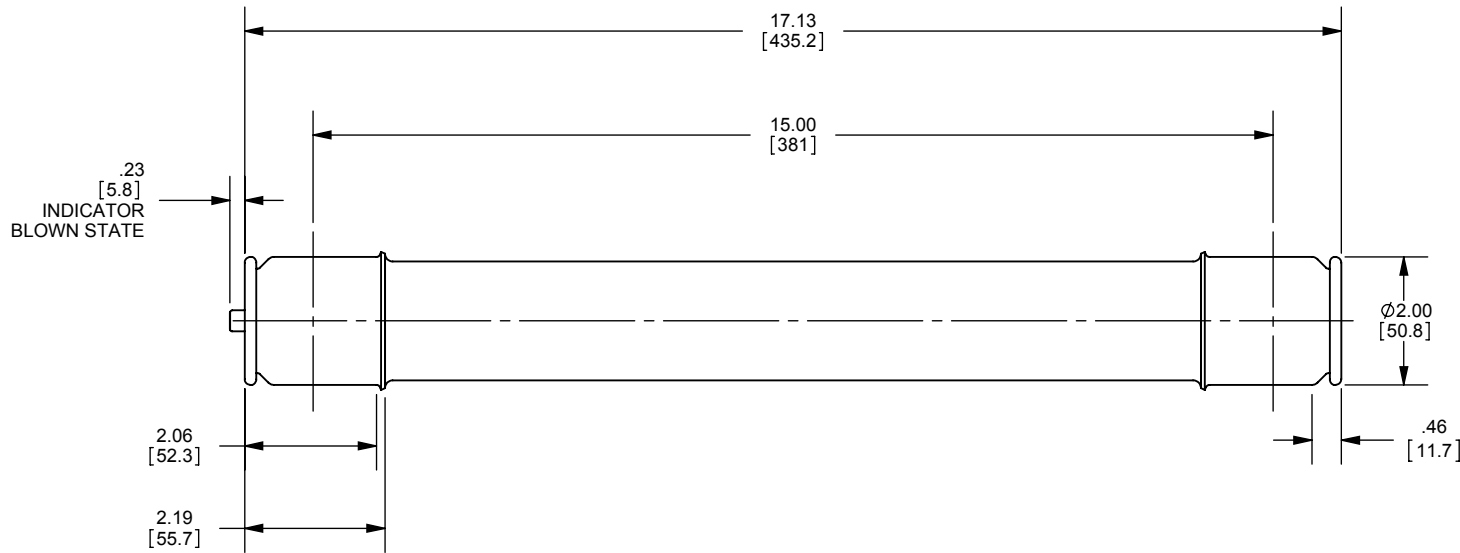

REV.	DATE	ECO	DESCRIPTION	BY	CK	APP
-	7/13/11	N/A	INITIAL RELEASE	RB	N/A	N/A

9F60DMH010	10A	15.5kV
9F60DMH007	7A	15.5kV
9F60DMH005	5A	15.5kV
9F60DMH003	3A	15.5kV
9F60DMH002	2A	15.5kV
9F60DMH001	1A	15.5kV
CATALOG NUMBER	AMP RATING	MAX VOLTAGE

DIMENSIONS IN [ ] ARE MILLIMETERS

MERSEN USA NEWBURYPORT-MA, LLC  
374 MERRIMAC STREET  
NEWBURYPORT, MA 01950

MEDIUM VOLTAGE  
POWER DISTRIBUTION FUSE

EJO-1  
1-10A 15.5kV

OUTLINE DIMENSIONS  
NOT TO BE USED FOR PRODUCTION