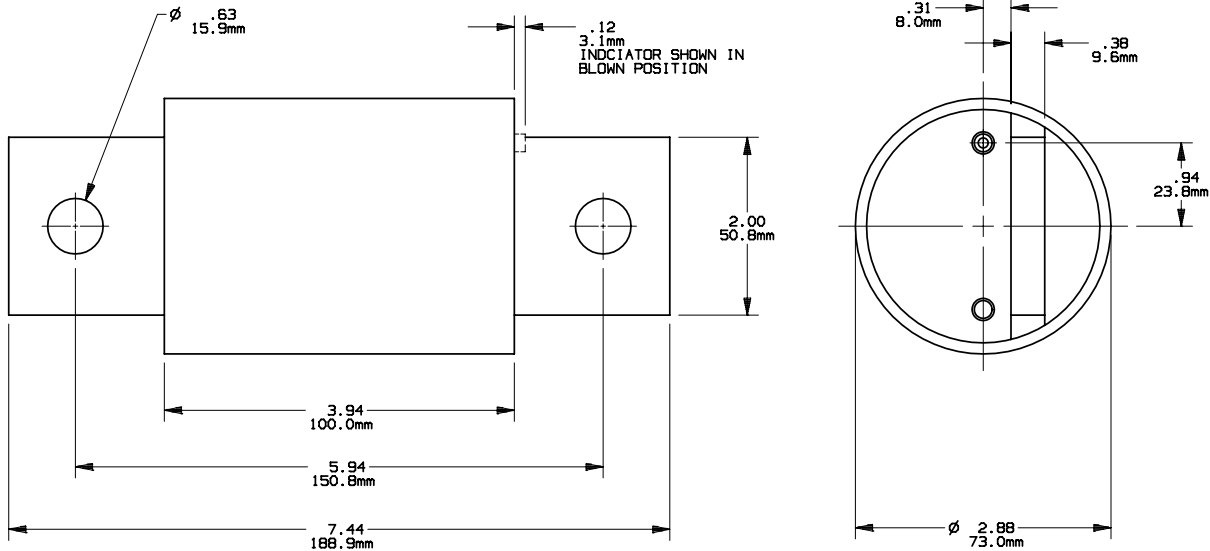

REV	DATE	ECO	DESCRIPTION	BY	CK	APP
-	10-11-11	NA	INITIAL RELEASE	LDB		(SEE ECO)

MERSEN USA NEWBURYPORT-MA, LLC
374 MERRIMAC STREET
NEWBURYPORT, MA 01950

PRODUCT MANAGER

DESIGN ENGINEER

SIGN:
DATE:

SIGN:
DATE:

A100P(650-800)-4TI
FORM 101 TYPE 4TI
650A-800A 1000V

OUTLINE DIMENSIONS
NOT TO BE USED FOR PRODUCTION

701826