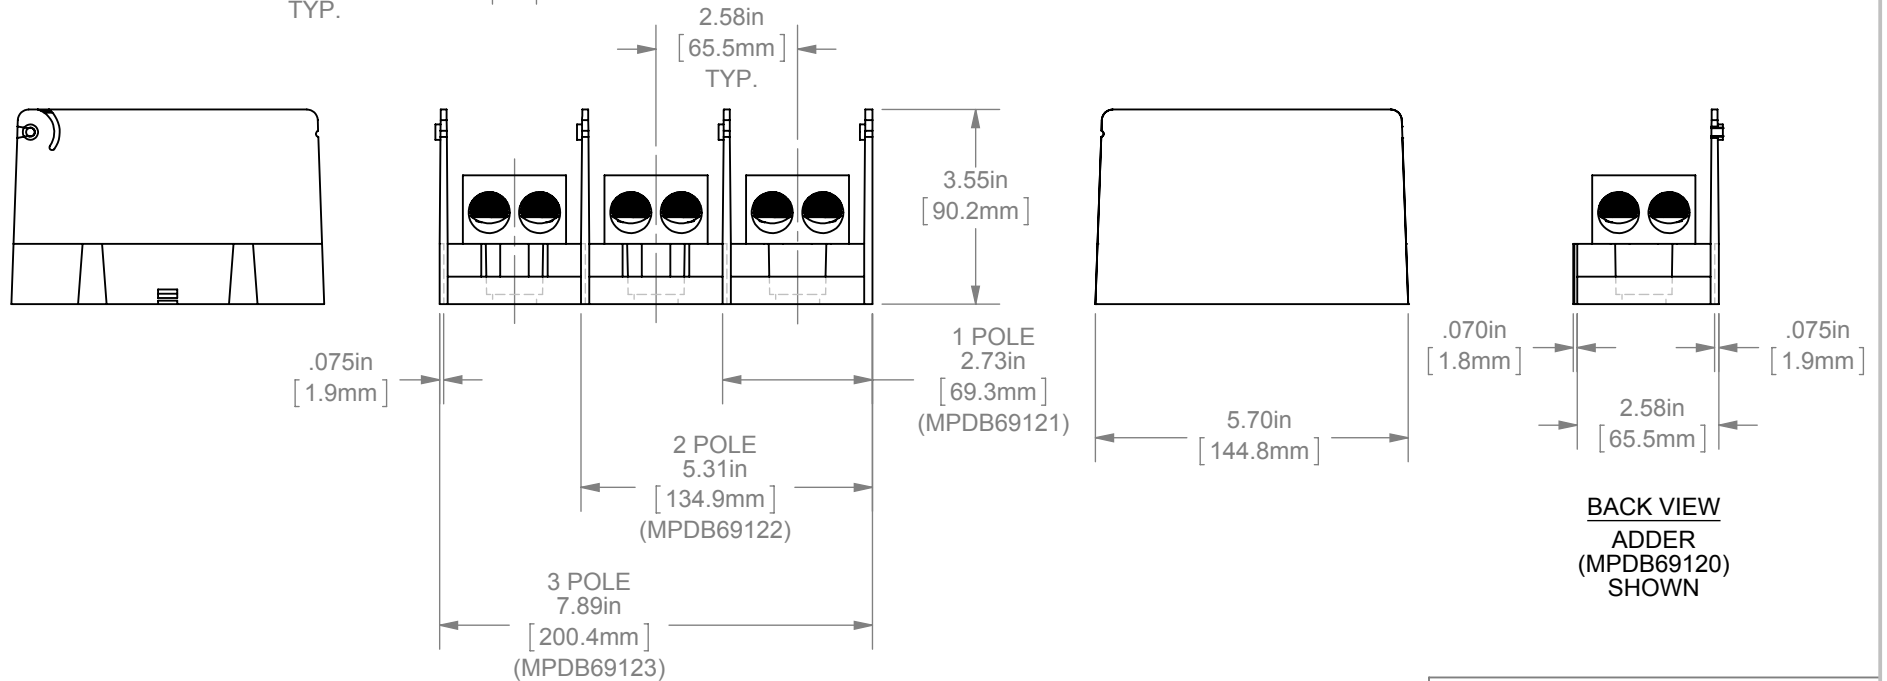

REV.	DATE	ECO	DESCRIPTION	BY	CK	APP
-	1-28-13	N/A	INITIAL RELEASE	LDB	N/A	N/A

**BACK VIEW
ADDER
(MPDB69120)
SHOWN**

DIMENSIONS IN [ ] ARE MILLIMETERS

MERSEN USA NEWBURYPORT-MA, LLC
374 MERRIMAC STREET
NEWBURYPORT, MA 01950

MPDB(69120,69121,69122,69123)

PDB 1-3P,ADDER AL LARGE UL1953

(2) 350-6 X (2) 350-6

OUTLINE DIMENSIONS
NOT TO BE USED FOR PRODUCTION

701869

PRODUCT MANAGER

SIGN:

DATE:

DESIGN ENGINEER

SIGN:

DATE: