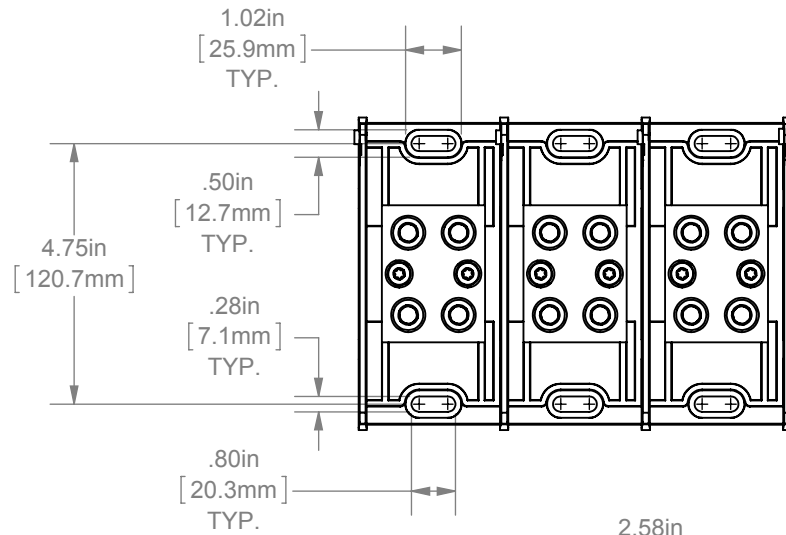

REV.	DATE	ECO	DESCRIPTION	BY	CK	APP
-	1-28-13	N/A	INITIAL RELEASE	LDB	N/A	N/A

**BACK VIEW
ADDER
(MPDB69120)
SHOWN**

DIMENSIONS IN [ ] ARE MILLIMETERS

MERSEN USA NEWBURYPORT-MA, LLC
374 MERRIMAC STREET
NEWBURYPORT, MA 01950

MPDB(69120,69121,69122,69123)

PDB 1-3P,ADDER AL LARGE UL1953

(2) 350-6 X (2) 350-6

OUTLINE DIMENSIONS
NOT TO BE USED FOR PRODUCTION

701869

PRODUCT MANAGER

SIGN:

DATE:

DESIGN ENGINEER

SIGN:

DATE: