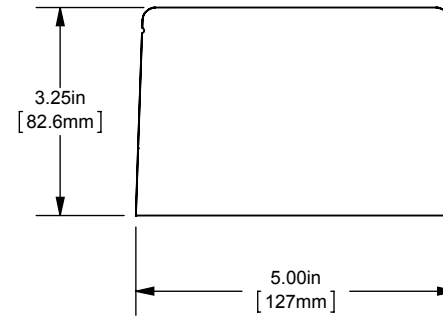

REV.	DATE	ECO	DESCRIPTION	BY	CK	APP
-	6/6/2013	NA	INITIAL RELEASE	LDB	NA	NA

BACK VIEW  
ADDER  
(MPDB67010)  
SHOWN

SCALE: 1/3

DIMENSIONS IN [ ] ARE MILLIMETERS

MERSEN USA NEWBURYPORT-MA, LLC  
374 MERRIMAC STREET  
NEWBURYPORT, MA 01950

MPDB6701(0,1,2,3)

PDB 1-3P & ADDER, AL INTERMEDIATE

(1)350-6 X (2)2/0-14

OUTLINE DIMENSIONS  
NOT TO BE USED FOR PRODUCTION

701888

PRODUCT MANAGER

SIGN:

DATE: