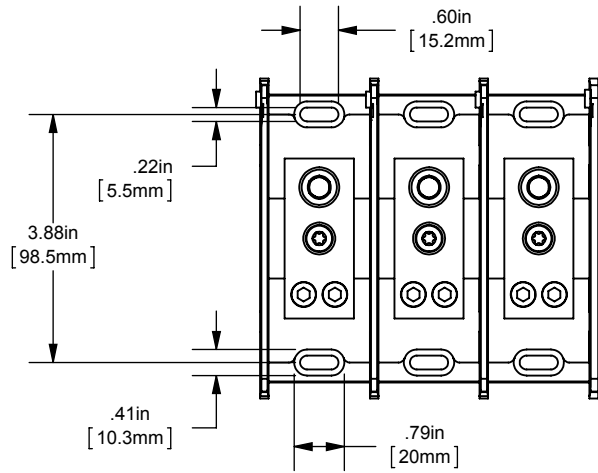

REV.	DATE	ECO	DESCRIPTION	BY	CK	APP
-	6/6/2013	NA	INITIAL RELEASE	LDB	NA	NA

BACK VIEW  
ADDER  
(MPDB67010)  
SHOWN

SCALE: 1/3

DIMENSIONS IN [ ] ARE MILLIMETERS

MERSEN USA NEWBURYPORT-MA, LLC  
374 MERRIMAC STREET  
NEWBURYPORT, MA 01950

MPDB6701(0,1,2,3)

PDB 1-3P & ADDER, AL INTERMEDIATE

(1)350-6 X (2)2/0-14

OUTLINE DIMENSIONS  
NOT TO BE USED FOR PRODUCTION

701888

PRODUCT MANAGER

SIGN:

DATE: