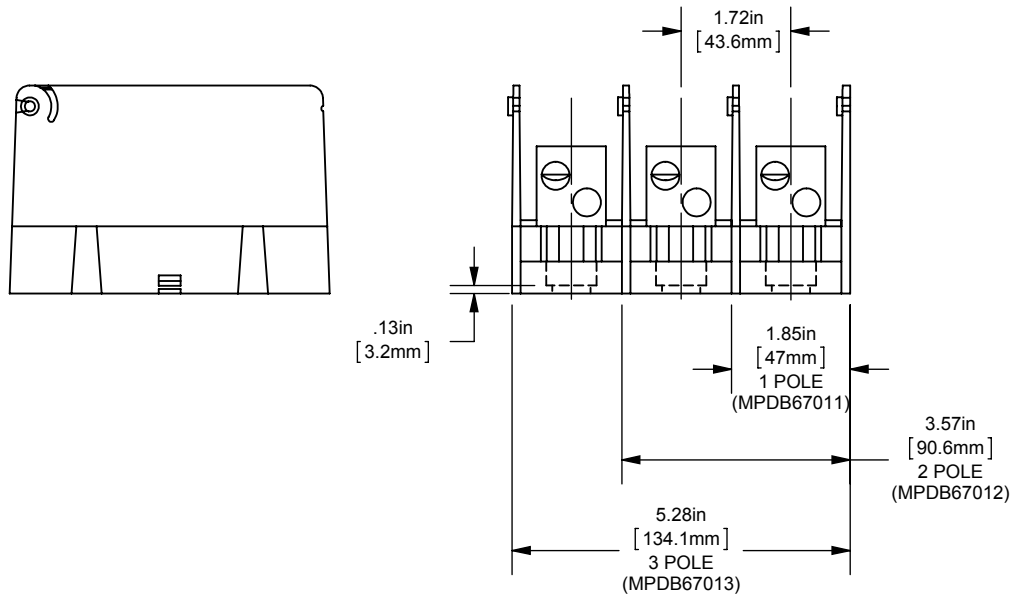

REV.	DATE	ECO	DESCRIPTION	BY	CK	APP
-	6/6/2013	NA	INITIAL RELEASE	LDB	NA	NA

BACK VIEW  
ADDER  
(MPDB67010)  
SHOWN

SCALE: 1/3

DIMENSIONS IN [ ] ARE MILLIMETERS

MERSEN USA NEWBURYPORT-MA, LLC  
374 MERRIMAC STREET  
NEWBURYPORT, MA 01950

MPDB6701(0,1,2,3)

PDB 1-3P & ADDER, AL INTERMEDIATE

(1)350-6 X (2)2/0-14

OUTLINE DIMENSIONS  
NOT TO BE USED FOR PRODUCTION

701888

PRODUCT MANAGER

SIGN:

DATE: