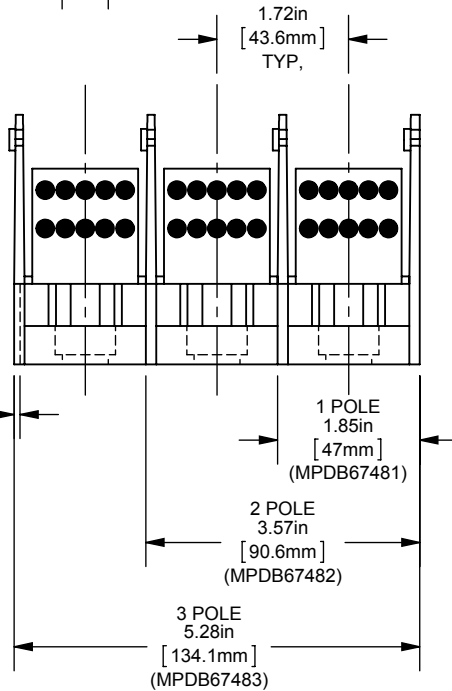

REV.	DATE	ECO	DESCRIPTION	BY	CK	APP
-	8/9/2013	N/A	INITIAL RELEASE	GDR	N/A	N/A

BACK VIEW
ADDER
(MPDB67480)
SHOWN

DIMENSIONS IN [ ] ARE MILLIMETERS

MERSEN USA NEWBURYPORT-MA, LLC
374 MERRIMAC STREET
NEWBURYPORT, MA 01950

MPDB(67480,67481,67482,67483)

PDB 1-3P, ADDER ALUMINUM INTERMEDIATE

(1) 500-4 X (10) 6-14

OUTLINE DIMENSIONS
NOT TO BE USED FOR PRODUCTION

701905

PRODUCT MANAGER

SIGN:

DATE:

DESIGN ENGINEER

SIGN:

DATE: (SEE ECO)