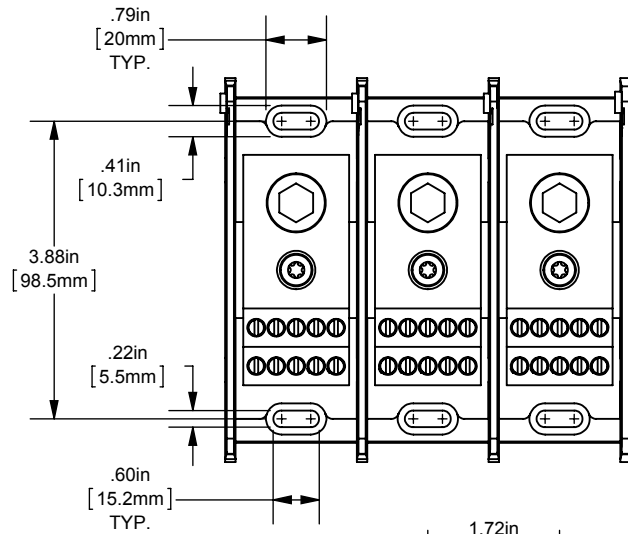

REV.	DATE	ECO	DESCRIPTION	BY	CK	APP
-	8/9/2013	N/A	INITIAL RELEASE	GDR	N/A	N/A

BACK VIEW
ADDER
(MPDB67480)
SHOWN

DIMENSIONS IN [ ] ARE MILLIMETERS

MERSEN USA NEWBURYPORT-MA, LLC
374 MERRIMAC STREET
NEWBURYPORT, MA 01950

MPDB(67480,67481,67482,67483)

PDB 1-3P, ADDER ALUMINUM INTERMEDIATE

(1) 500-4 X (10) 6-14

OUTLINE DIMENSIONS
NOT TO BE USED FOR PRODUCTION

701905

PRODUCT MANAGER

SIGN:

DATE:

DESIGN ENGINEER

SIGN:

DATE: (SEE ECO)