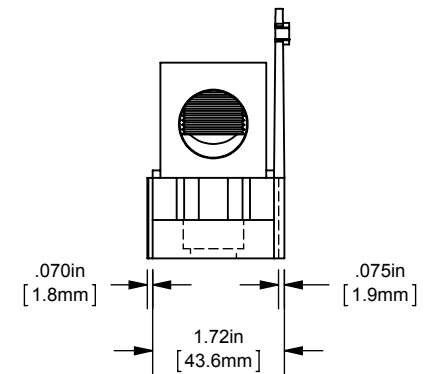

REV.	DATE	ECO	DESCRIPTION	BY	CK	APP
-	8/9/2013	N/A	INITIAL RELEASE	GDR	N/A	N/A

BACK VIEW
ADDER
(MPDB67480)
SHOWN

DIMENSIONS IN [ ] ARE MILLIMETERS

MERSEN USA NEWBURYPORT-MA, LLC
374 MERRIMAC STREET
NEWBURYPORT, MA 01950

MPDB(67480,67481,67482,67483)

PDB 1-3P, ADDER ALUMINUM INTERMEDIATE

(1) 500-4 X (10) 6-14

OUTLINE DIMENSIONS
NOT TO BE USED FOR PRODUCTION

701905

PRODUCT MANAGER

SIGN:

DATE:

DESIGN ENGINEER

SIGN:

DATE: (SEE ECO)