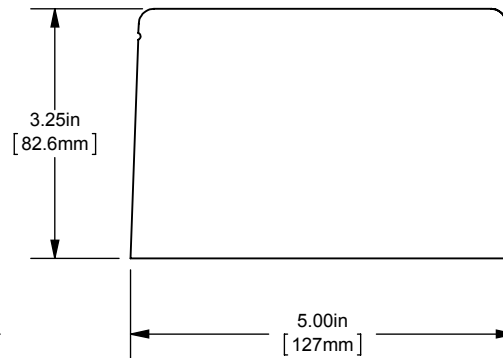

REV.	DATE	ECO	DESCRIPTION	BY	CK	APP
-	8/9/2013	N/A	INITIAL RELEASE	GDR	N/A	N/A

BACK VIEW
ADDER
(MPDB67480)
SHOWN

DIMENSIONS IN [ ] ARE MILLIMETERS

MERSEN USA NEWBURYPORT-MA, LLC
374 MERRIMAC STREET
NEWBURYPORT, MA 01950

MPDB(67480,67481,67482,67483)

PDB 1-3P, ADDER ALUMINUM INTERMEDIATE

(1) 500-4 X (10) 6-14

OUTLINE DIMENSIONS
NOT TO BE USED FOR PRODUCTION

701905

PRODUCT MANAGER

SIGN:

DATE:

DESIGN ENGINEER

SIGN:

DATE: (SEE ECO)