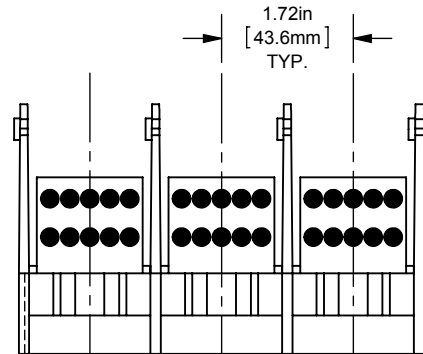

REV.	DATE	ECO	DESCRIPTION	BY	CK	APP
-	8/9/2013	N/A	INITIAL RELEASE	GDR	N/A	N/A

BACK VIEW
ADDER
(MPDB67650)
SHOWN

DIMENSIONS IN [ ] ARE MILLIMETERS

MERSEN USA NEWBURYPORT-MA, LLC
374 MERRIMAC STREET
NEWBURYPORT, MA 01950

MPDB(67650,67651,67652,67653)
PDB 1-3P,ADDER ALUMINUM INTERMEDIATE
(1) 350-6 X (10) 6-14

OUTLINE DIMENSIONS
NOT TO BE USED FOR PRODUCTION

701907

PRODUCT MANAGER
SIGN:
DATE:

DESIGN ENGINEER
SIGN:
DATE: (SEE ECO)