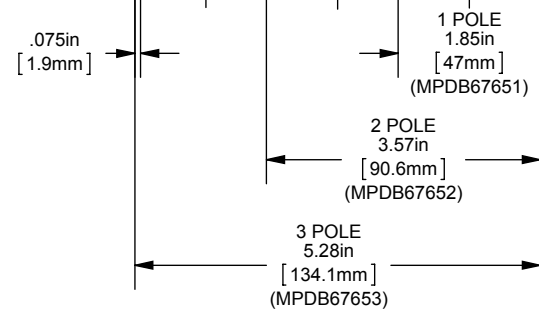

REV.	DATE	ECO	DESCRIPTION	BY	CK	APP
-	8/9/2013	N/A	INITIAL RELEASE	GDR	N/A	N/A

BACK VIEW
ADDER
(MPDB67650)
SHOWN

DIMENSIONS IN [ ] ARE MILLIMETERS

MERSEN USA NEWBURYPORT-MA, LLC
374 MERRIMAC STREET
NEWBURYPORT, MA 01950

MPDB(67650,67651,67652,67653)
PDB 1-3P,ADDER ALUMINUM INTERMEDIATE
(1) 350-6 X (10) 6-14

OUTLINE DIMENSIONS
NOT TO BE USED FOR PRODUCTION

701907

PRODUCT MANAGER
SIGN:
DATE:

DESIGN ENGINEER
SIGN:
DATE: (SEE ECO)