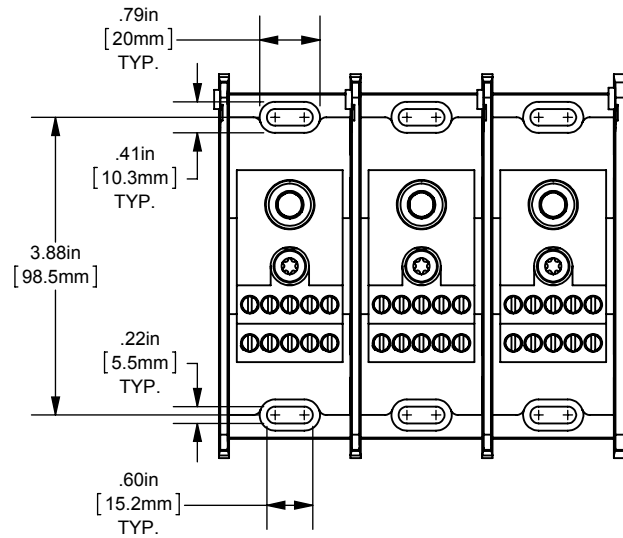

REV.	DATE	ECO	DESCRIPTION	BY	CK	APP
-	8/9/2013	N/A	INITIAL RELEASE	GDR	N/A	N/A

BACK VIEW
ADDER
(MPDB67650)
SHOWN

DIMENSIONS IN [ ] ARE MILLIMETERS

MERSEN USA NEWBURYPORT-MA, LLC
374 MERRIMAC STREET
NEWBURYPORT, MA 01950

MPDB(67650,67651,67652,67653)
PDB 1-3P,ADDER ALUMINUM INTERMEDIATE
(1) 350-6 X (10) 6-14

OUTLINE DIMENSIONS
NOT TO BE USED FOR PRODUCTION

701907

PRODUCT MANAGER
SIGN:
DATE:

DESIGN ENGINEER
SIGN:
DATE: (SEE ECO)