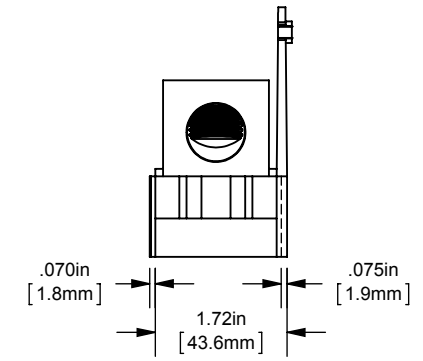

REV.	DATE	ECO	DESCRIPTION	BY	CK	APP
-	8/9/2013	N/A	INITIAL RELEASE	GDR	N/A	N/A

BACK VIEW
ADDER
(MPDB67650)
SHOWN

DIMENSIONS IN [ ] ARE MILLIMETERS

MERSEN USA NEWBURYPORT-MA, LLC
374 MERRIMAC STREET
NEWBURYPORT, MA 01950

MPDB(67650,67651,67652,67653)
PDB 1-3P,ADDER ALUMINUM INTERMEDIATE
(1) 350-6 X (10) 6-14

OUTLINE DIMENSIONS
NOT TO BE USED FOR PRODUCTION

701907

PRODUCT MANAGER
SIGN:
DATE:

DESIGN ENGINEER
SIGN:
DATE: (SEE ECO)