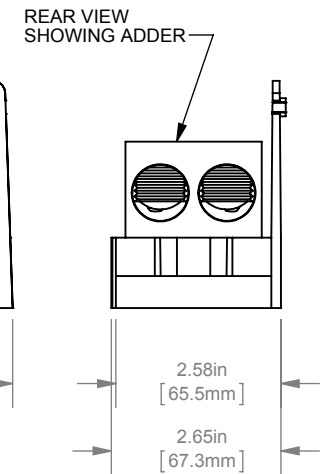

REV.	DATE	ECO	DESCRIPTION	BY	CK	APP
-	8/12/2013	NA	INITIAL RELEASE	LDB	NA	NA

DIMENSIONS IN [ ] ARE MILLIMETERS

MERSEN USA NEWBURYPORT-MA, LLC  
374 MERRIMAC STREET  
NEWBURYPORT, MA 01950

MPDB6809(0, 1, 2, 3)  
PDB- ADDER, 1 TO 3 POLE  
(2) 500-4 X (2) 500-4 COPPER

OUTLINE DIMENSIONS  
NOT TO BE USED FOR PRODUCTION

701913

**PRODUCT MANAGER**  
SIGN:  
DATE:

**DESIGN ENGINEER**  
SIGN:  
DATE: