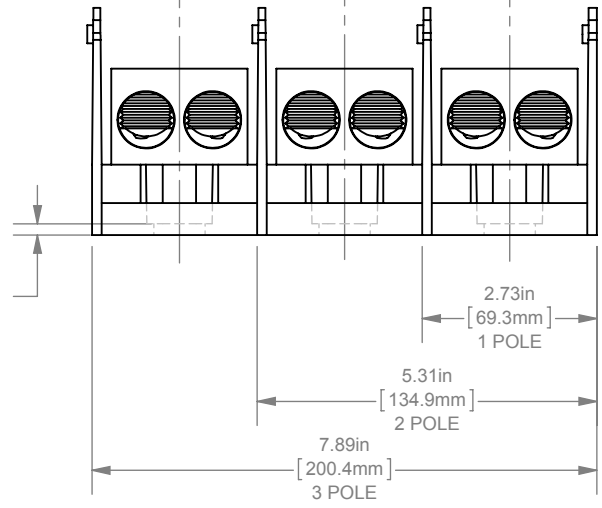

REV.	DATE	ECO	DESCRIPTION	BY	CK	APP
-	8/12/2013	NA	INITIAL RELEASE	LDB	NA	NA

DIMENSIONS IN [ ] ARE MILLIMETERS

MERSEN USA NEWBURYPORT-MA, LLC  
374 MERRIMAC STREET  
NEWBURYPORT, MA 01950

MPDB6809(0, 1, 2, 3)  
PDB- ADDER, 1 TO 3 POLE  
(2) 500-4 X (2) 500-4 COPPER

OUTLINE DIMENSIONS  
NOT TO BE USED FOR PRODUCTION

701913

**PRODUCT MANAGER**  
SIGN:  
DATE:

**DESIGN ENGINEER**  
SIGN:  
DATE: