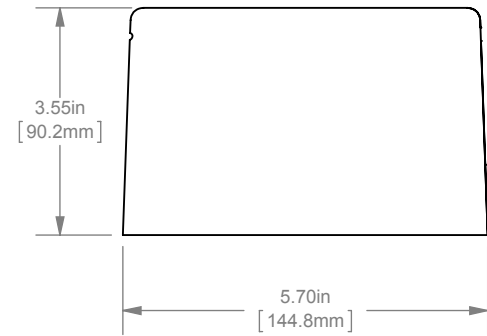

REV.	DATE	ECO	DESCRIPTION	BY	CK	APP
-	8/12/2013	NA	INITIAL RELEASE	LDB	NA	NA

DIMENSIONS IN [ ] ARE MILLIMETERS

MERSEN USA NEWBURYPORT-MA, LLC  
374 MERRIMAC STREET  
NEWBURYPORT, MA 01950

MPDB6809(0, 1, 2, 3)  
PDB- ADDER, 1 TO 3 POLE  
(2) 500-4 X (2) 500-4 COPPER

OUTLINE DIMENSIONS  
NOT TO BE USED FOR PRODUCTION

701913

**PRODUCT MANAGER**  
SIGN:  
DATE:

**DESIGN ENGINEER**  
SIGN:  
DATE: