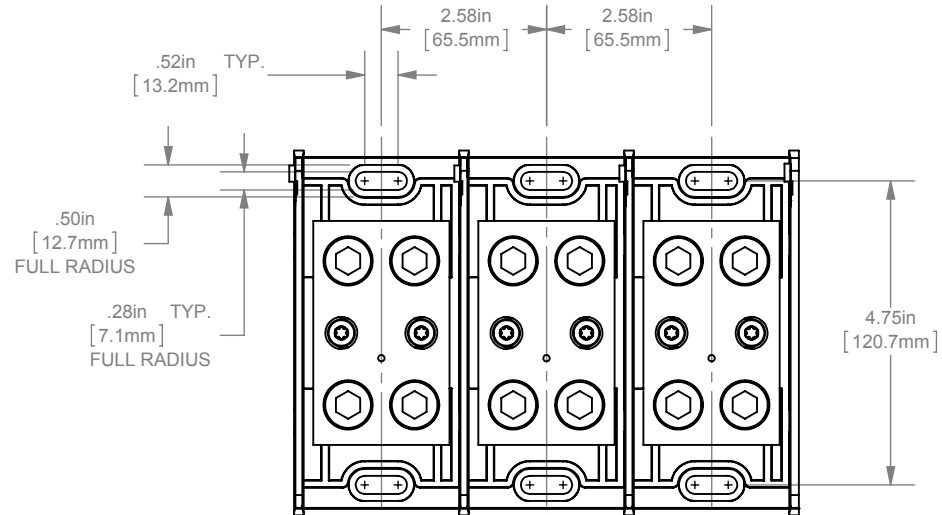

REV.	DATE	ECO	DESCRIPTION	BY	CK	APP
-	8/12/2013	NA	INITIAL RELEASE	LDB	NA	NA

DIMENSIONS IN [ ] ARE MILLIMETERS

MERSEN USA NEWBURYPORT-MA, LLC  
374 MERRIMAC STREET  
NEWBURYPORT, MA 01950

MPDB6809(0, 1, 2, 3)  
PDB- ADDER, 1 TO 3 POLE  
(2) 500-4 X (2) 500-4 COPPER

OUTLINE DIMENSIONS  
NOT TO BE USED FOR PRODUCTION

701913

**PRODUCT MANAGER**  
SIGN:  
DATE:

**DESIGN ENGINEER**  
SIGN:  
DATE: