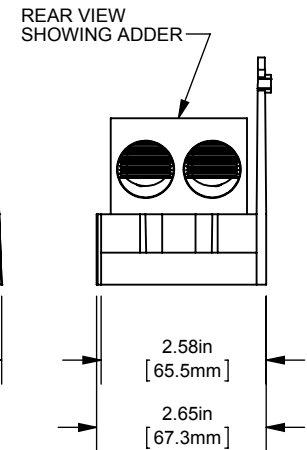

REV.	DATE	ECO	DESCRIPTION	BY	CK	APP
-	8/12/2013	NA	INITIAL RELEASE	LDB	NA	NA

DIMENSIONS IN [ ] ARE MILLIMETERS

MERSEN USA NEWBURYPORT-MA, LLC
374 MERRIMAC STREET
NEWBURYPORT, MA 01950

MPDB6911(0, 1, 2, 3)

PDB- ADDER, 1 TO 3 POLE

(2) 500-4 X (12) 4-14 ALUMINUM

OUTLINE DIMENSIONS
NOT TO BE USED FOR PRODUCTION

701919

PRODUCT MANAGER

SIGN:

DATE:

DESIGN ENGINEER

SIGN:

DATE: