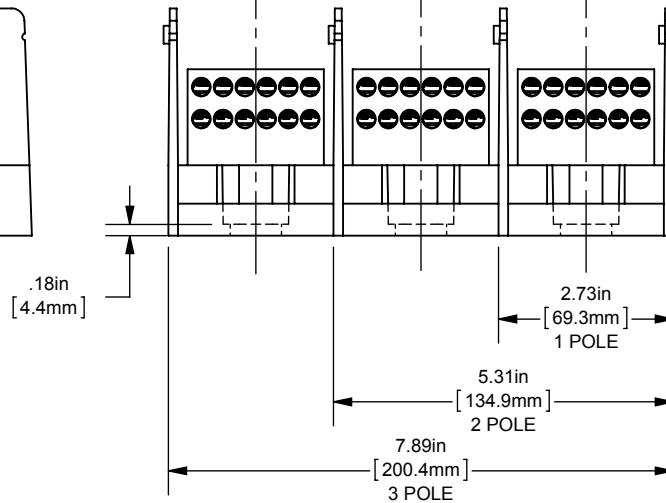

REV.	DATE	ECO	DESCRIPTION	BY	CK	APP
-	8/12/2013	NA	INITIAL RELEASE	LDB	NA	NA

DIMENSIONS IN [ ] ARE MILLIMETERS

MERSEN USA NEWBURYPORT-MA, LLC
374 MERRIMAC STREET
NEWBURYPORT, MA 01950

MPDB6911(0, 1, 2, 3)

PDB- ADDER, 1 TO 3 POLE

(2) 500-4 X (12) 4-14 ALUMINUM

OUTLINE DIMENSIONS
NOT TO BE USED FOR PRODUCTION

701919

PRODUCT MANAGER

SIGN:

DATE:

DESIGN ENGINEER

SIGN:

DATE: