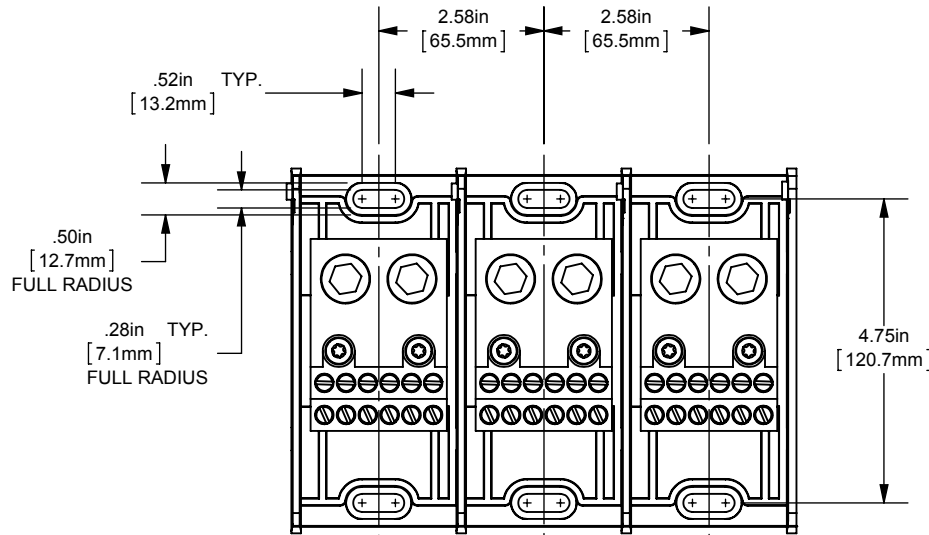

REV.	DATE	ECO	DESCRIPTION	BY	CK	APP
-	8/12/2013	NA	INITIAL RELEASE	LDB	NA	NA

DIMENSIONS IN [ ] ARE MILLIMETERS

MERSEN USA NEWBURYPORT-MA, LLC
374 MERRIMAC STREET
NEWBURYPORT, MA 01950

MPDB6911(0, 1, 2, 3)

PDB- ADDER, 1 TO 3 POLE

(2) 500-4 X (12) 4-14 ALUMINUM

OUTLINE DIMENSIONS
NOT TO BE USED FOR PRODUCTION

701919

PRODUCT MANAGER

SIGN:

DATE:

DESIGN ENGINEER

SIGN:

DATE: