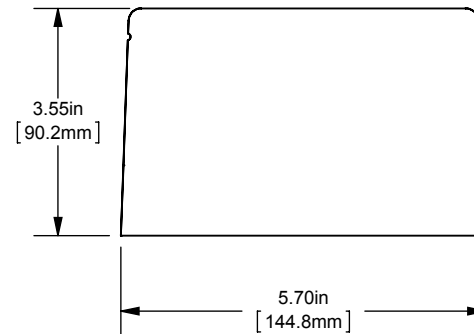

REV.	DATE	ECO	DESCRIPTION	BY	CK	APP
-	8/12/2013	NA	INITIAL RELEASE	LDB	NA	NA

DIMENSIONS IN [ ] ARE MILLIMETERS

MERSEN USA NEWBURYPORT-MA, LLC
374 MERRIMAC STREET
NEWBURYPORT, MA 01950

MPDB6911(0, 1, 2, 3)

PDB- ADDER, 1 TO 3 POLE

(2) 500-4 X (12) 4-14 ALUMINUM

OUTLINE DIMENSIONS
NOT TO BE USED FOR PRODUCTION

701919

PRODUCT MANAGER

SIGN:

DATE:

DESIGN ENGINEER

SIGN:

DATE: