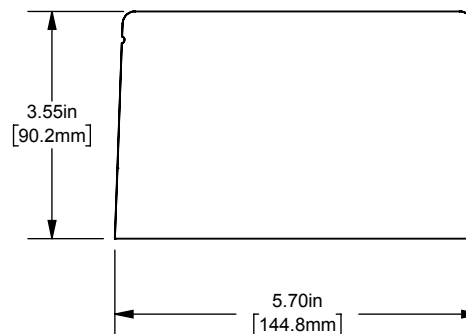

REV.	DATE	ECO	DESCRIPTION	BY	CK	APP
-	8/13/2013	NA	INITIAL RELEASE	LDB	NA	NA

DIMENSIONS IN [ ] ARE MILLIMETERS

MERSEN USA NEWBURYPORT-MA, LLC
374 MERRIMAC STREET
NEWBURYPORT, MA 01950

MPDB6927(0, 1, 2, 3)

PDB- ADDER, 1 TO 3 POLE

(1) 500-4 X (2) 3/8-16x1 STUD ALUMINUM

OUTLINE DIMENSIONS
NOT TO BE USED FOR PRODUCTION

701921

PRODUCT MANAGER

SIGN:

DATE:

DESIGN ENGINEER

SIGN:

DATE: