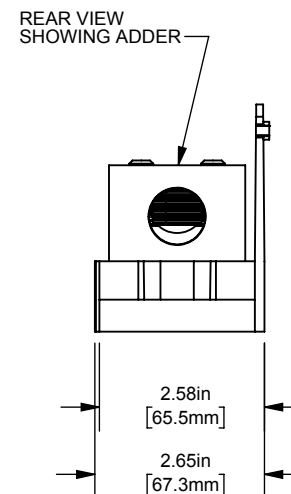

REV.	DATE	ECO	DESCRIPTION	BY	CK	APP
-	8/13/2013	NA	INITIAL RELEASE	LDB	NA	NA

DIMENSIONS IN [ ] ARE MILLIMETERS

MERSEN USA NEWBURYPORT-MA, LLC
374 MERRIMAC STREET
NEWBURYPORT, MA 01950

MPDB6927(0, 1, 2, 3)

PDB- ADDER, 1 TO 3 POLE

(1) 500-4 X (2) 3/8-16x1 STUD ALUMINUM

OUTLINE DIMENSIONS
NOT TO BE USED FOR PRODUCTION

701921

PRODUCT MANAGER

SIGN:

DATE:

DESIGN ENGINEER

SIGN:

DATE: