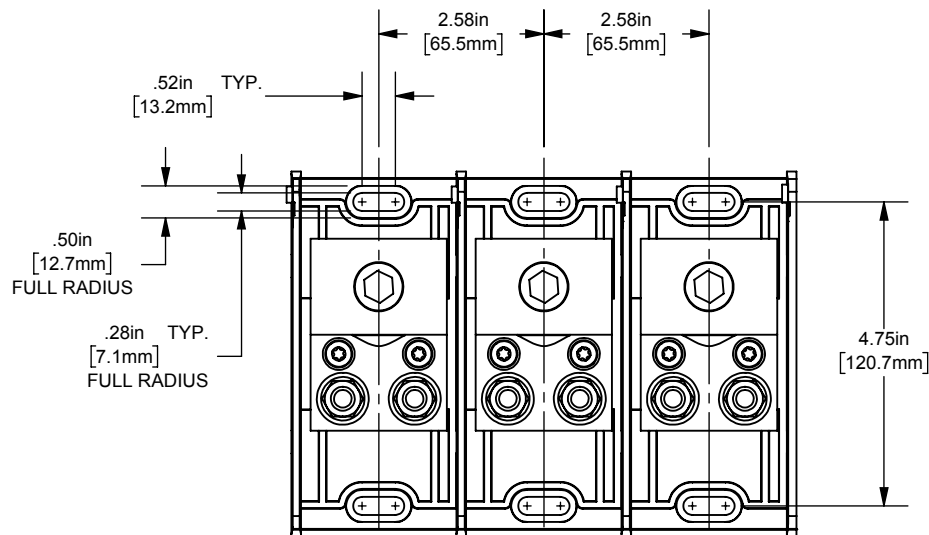

REV.	DATE	ECO	DESCRIPTION	BY	CK	APP
-	8/13/2013	NA	INITIAL RELEASE	LDB	NA	NA

DIMENSIONS IN [ ] ARE MILLIMETERS

MERSEN USA NEWBURYPORT-MA, LLC
374 MERRIMAC STREET
NEWBURYPORT, MA 01950

MPDB6927(0, 1, 2, 3)

PDB- ADDER, 1 TO 3 POLE

(1) 500-4 X (2) 3/8-16x1 STUD ALUMINUM

OUTLINE DIMENSIONS
NOT TO BE USED FOR PRODUCTION

701921

PRODUCT MANAGER

SIGN:

DATE:

DESIGN ENGINEER

SIGN:

DATE: