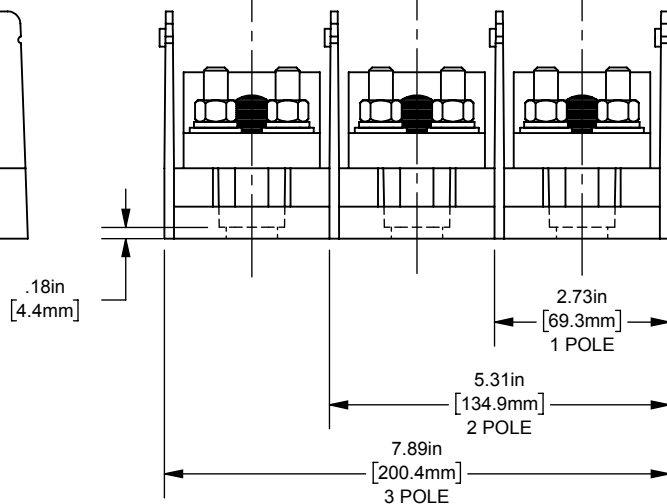

REV.	DATE	ECO	DESCRIPTION	BY	CK	APP
-	8/13/2013	NA	INITIAL RELEASE	LDB	NA	NA

DIMENSIONS IN [ ] ARE MILLIMETERS

MERSEN USA NEWBURYPORT-MA, LLC
374 MERRIMAC STREET
NEWBURYPORT, MA 01950

MPDB6927(0, 1, 2, 3)

PDB- ADDER, 1 TO 3 POLE

(1) 500-4 X (2) 3/8-16x1 STUD ALUMINUM

OUTLINE DIMENSIONS
NOT TO BE USED FOR PRODUCTION

701921

PRODUCT MANAGER

SIGN:

DATE:

DESIGN ENGINEER

SIGN:

DATE: