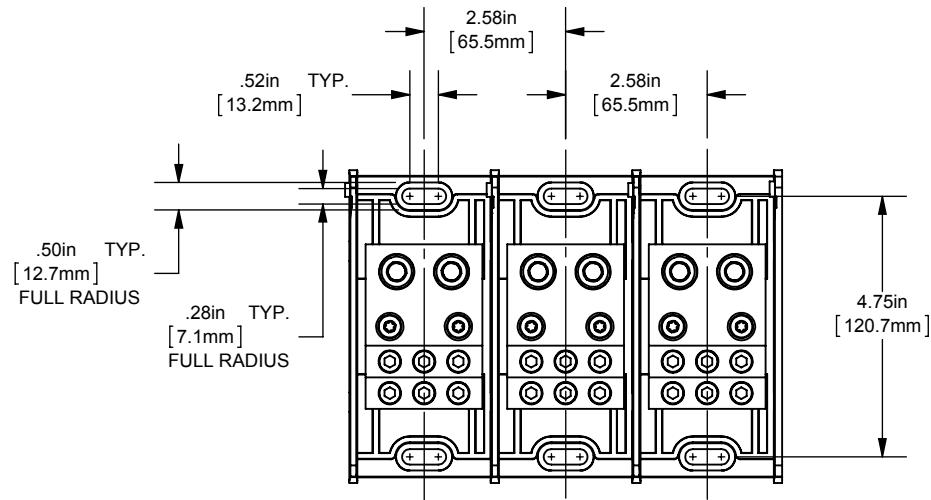

REV.	DATE	ECO	DESCRIPTION	BY	CK	APP
-	8/23/2013	NA	INITIAL RELEASE	LDB	NA	NA

DIMENSIONS IN [ ] ARE MILLIMETERS

MERSEN USA NEWBURYPORT-MA, LLC
374 MERRIMAC STREET
NEWBURYPORT, MA 01950

MPDB6913(0,1,2,3)

PDB -ADDER, 1 TO 3 POLES

(2) 350-6 X (6) 2/0-14 ALUMINUM

OUTLINE DIMENSIONS
NOT TO BE USED FOR PRODUCTION

701942

PRODUCT MANAGER

SIGN:

DATE:

DESIGN ENGINEER

SIGN:

DATE: