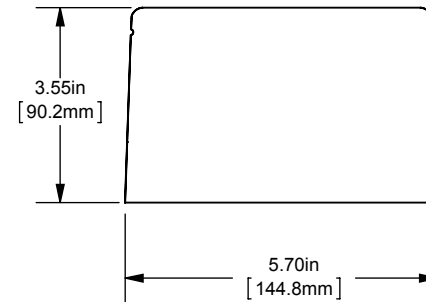

REV.	DATE	ECO	DESCRIPTION	BY	CK	APP
-	8/23/2013	NA	INITIAL RELEASE	LDB	NA	NA

DIMENSIONS IN [ ] ARE MILLIMETERS

MERSEN USA NEWBURYPORT-MA, LLC
374 MERRIMAC STREET
NEWBURYPORT, MA 01950

MPDB6913(0,1,2,3)

PDB -ADDER, 1 TO 3 POLES

(2) 350-6 X (6) 2/0-14 ALUMINUM

OUTLINE DIMENSIONS
NOT TO BE USED FOR PRODUCTION

701942

PRODUCT MANAGER

SIGN:

DATE:

DESIGN ENGINEER

SIGN:

DATE: