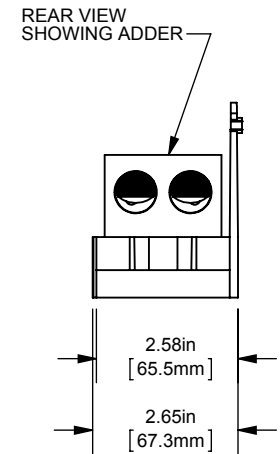

REV.	DATE	ECO	DESCRIPTION	BY	CK	APP
-	8/23/2013	NA	INITIAL RELEASE	LDB	NA	NA

DIMENSIONS IN [ ] ARE MILLIMETERS

MERSEN USA NEWBURYPORT-MA, LLC
374 MERRIMAC STREET
NEWBURYPORT, MA 01950

MPDB6913(0,1,2,3)

PDB -ADDER, 1 TO 3 POLES

(2) 350-6 X (6) 2/0-14 ALUMINUM

OUTLINE DIMENSIONS
NOT TO BE USED FOR PRODUCTION

701942

PRODUCT MANAGER

SIGN:

DATE:

DESIGN ENGINEER

SIGN:

DATE: