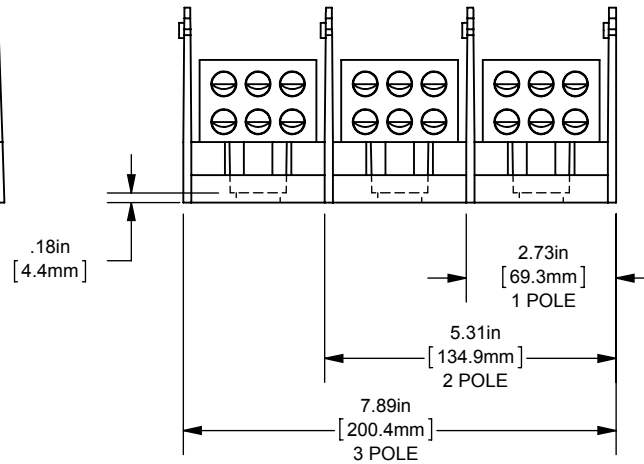

REV.	DATE	ECO	DESCRIPTION	BY	CK	APP
-	8/23/2013	NA	INITIAL RELEASE	LDB	NA	NA

DIMENSIONS IN [ ] ARE MILLIMETERS

MERSEN USA NEWBURYPORT-MA, LLC
374 MERRIMAC STREET
NEWBURYPORT, MA 01950

MPDB6913(0,1,2,3)

PDB -ADDER, 1 TO 3 POLES

(2) 350-6 X (6) 2/0-14 ALUMINUM

OUTLINE DIMENSIONS
NOT TO BE USED FOR PRODUCTION

701942

PRODUCT MANAGER

SIGN:

DATE:

DESIGN ENGINEER

SIGN:

DATE: