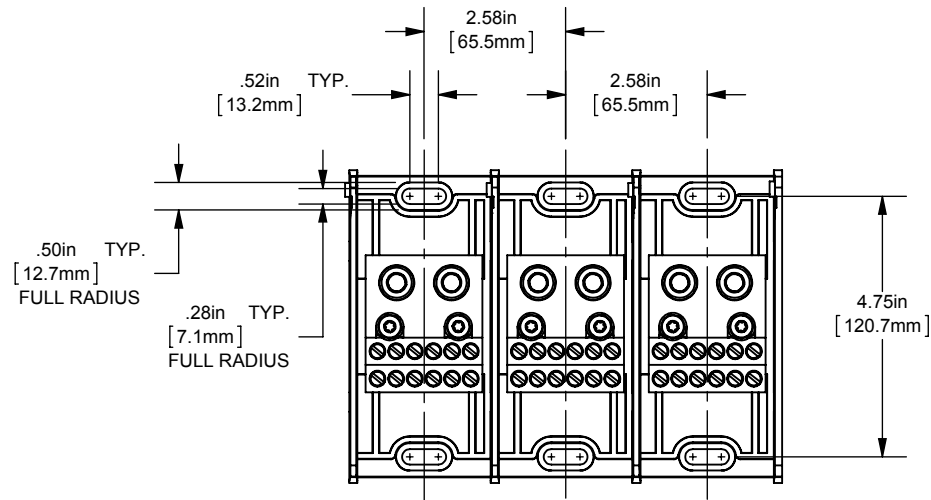

REV.	DATE	ECO	DESCRIPTION	BY	CK	APP
-	8/23/2013	NA	INITIAL RELEASE	LDB	NA	NA

DIMENSIONS IN [] ARE MILLIMETERS

MERSEN USA NEWBURYPORT-MA, LLC
 374 MERRIMAC STREET
 NEWBURYPORT, MA 01950

MPDB6914(0,1,2,3)

PDB -ADDER, 1 TO 3 POLES

(2) 350-6 X (12) 4-14 ALUMINUM

OUTLINE DIMENSIONS
 NOT TO BE USED FOR PRODUCTION

701943

PRODUCT MANAGER

SIGN:

DATE:

DESIGN ENGINEER

SIGN: