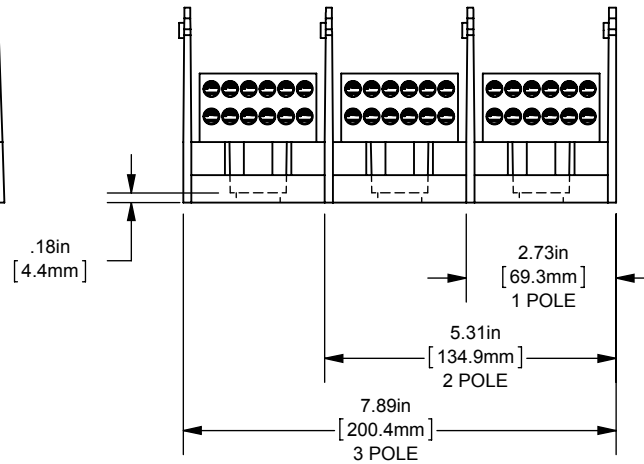

REV.	DATE	ECO	DESCRIPTION	BY	CK	APP
-	8/23/2013	NA	INITIAL RELEASE	LDB	NA	NA

DIMENSIONS IN [] ARE MILLIMETERS

MERSEN USA NEWBURYPORT-MA, LLC
 374 MERRIMAC STREET
 NEWBURYPORT, MA 01950

MPDB6914(0,1,2,3)

PDB -ADDER, 1 TO 3 POLES

(2) 350-6 X (12) 4-14 ALUMINUM

OUTLINE DIMENSIONS
 NOT TO BE USED FOR PRODUCTION

701943

PRODUCT MANAGER

SIGN:

DATE:

DESIGN ENGINEER

SIGN: