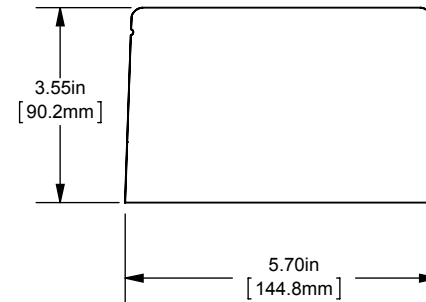

REV.	DATE	ECO	DESCRIPTION	BY	CK	APP
-	8/23/2013	NA	INITIAL RELEASE	LDB	NA	NA

DIMENSIONS IN [] ARE MILLIMETERS

MERSEN USA NEWBURYPORT-MA, LLC
 374 MERRIMAC STREET
 NEWBURYPORT, MA 01950

MPDB6914(0,1,2,3)

PDB -ADDER, 1 TO 3 POLES

(2) 350-6 X (12) 4-14 ALUMINUM

OUTLINE DIMENSIONS
 NOT TO BE USED FOR PRODUCTION

701943

PRODUCT MANAGER

SIGN:

DATE:

DESIGN ENGINEER

SIGN: