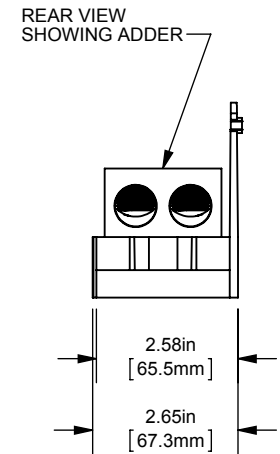

REV.	DATE	ECO	DESCRIPTION	BY	CK	APP
-	8/23/2013	NA	INITIAL RELEASE	LDB	NA	NA

DIMENSIONS IN [ ] ARE MILLIMETERS

MERSEN USA NEWBURYPORT-MA, LLC
374 MERRIMAC STREET
NEWBURYPORT, MA 01950

MPDB6914(0,1,2,3)

PDB -ADDER, 1 TO 3 POLES

(2) 350-6 X (12) 4-14 ALUMINUM

OUTLINE DIMENSIONS
NOT TO BE USED FOR PRODUCTION

701943

PRODUCT MANAGER

SIGN:

DATE:

DESIGN ENGINEER

SIGN:

DATE: