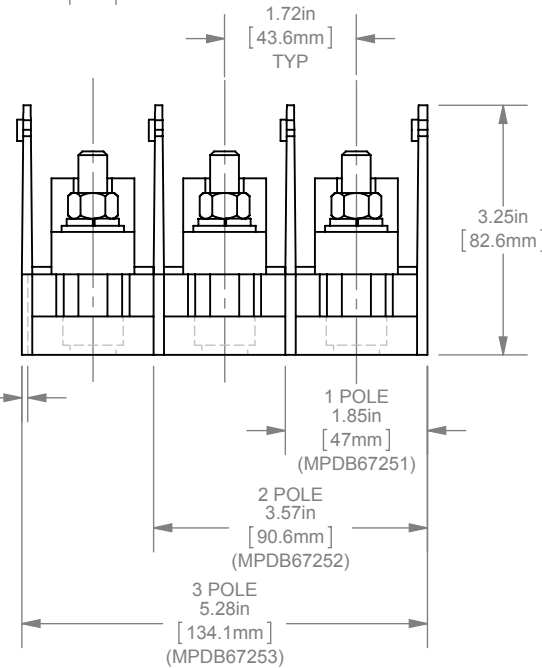

REV.	DATE	ECO	DESCRIPTION	BY	CK	APP
-	8/26/2013	N/A	INITIAL RELEASE	GDR	N/A	N/A

BACK VIEW
ADDER
(MPDB67250)
SHOWN

DIMENSIONS IN [ ] ARE MILLIMETERS

MERSEN USA NEWBURYPORT-MA, LLC
374 MERRIMAC STREET
NEWBURYPORT, MA 01950

MPDB(67250,67251,67252,67253)

PDB 1-3,ADDER ALUMINUM INTERMEDIATE

(1) 350-6 X (1) 3/8-16 X 1-1/16 STUD

OUTLINE DIMENSIONS
NOT TO BE USED FOR PRODUCTION

701947

PRODUCT MANAGER

SIGN:

DATE:

DESIGN ENGINEER

SIGN:

DATE: (SEE ECO)