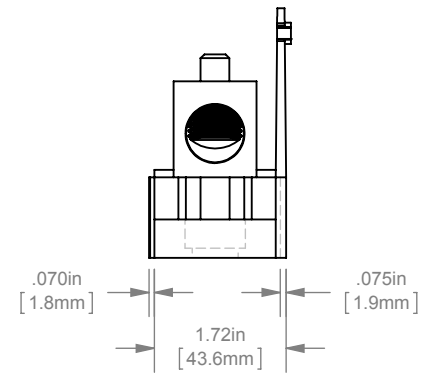

REV.	DATE	ECO	DESCRIPTION	BY	CK	APP
-	8/26/2013	N/A	INITIAL RELEASE	GDR	N/A	N/A

BACK VIEW
ADDER
(MPDB67250)
SHOWN

DIMENSIONS IN [ ] ARE MILLIMETERS

MERSEN USA NEWBURYPORT-MA, LLC
374 MERRIMAC STREET
NEWBURYPORT, MA 01950

MPDB(67250,67251,67252,67253)

PDB 1-3,ADDER ALUMINUM INTERMEDIATE

(1) 350-6 X (1) 3/8-16 X 1-1/16 STUD

OUTLINE DIMENSIONS
NOT TO BE USED FOR PRODUCTION

701947

PRODUCT MANAGER

SIGN:

DATE:

DESIGN ENGINEER

SIGN:

DATE: (SEE ECO)