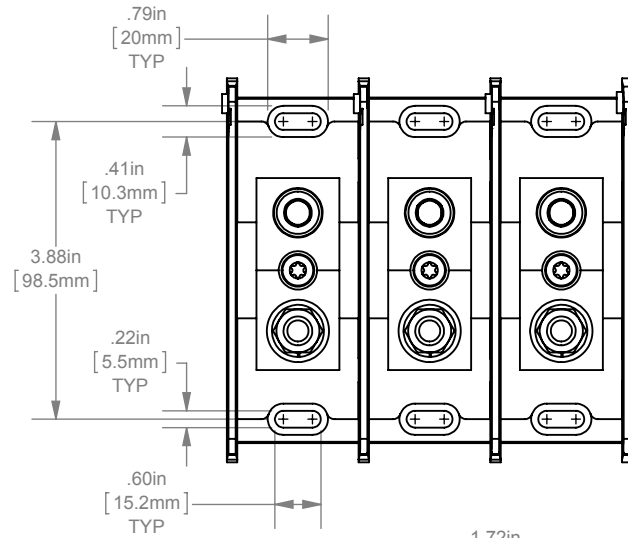

REV.	DATE	ECO	DESCRIPTION	BY	CK	APP
-	8/26/2013	N/A	INITIAL RELEASE	GDR	N/A	N/A

BACK VIEW
ADDER
(MPDB67250)
SHOWN

DIMENSIONS IN [ ] ARE MILLIMETERS

MERSEN USA NEWBURYPORT-MA, LLC
374 MERRIMAC STREET
NEWBURYPORT, MA 01950

MPDB(67250,67251,67252,67253)

PDB 1-3,ADDER ALUMINUM INTERMEDIATE

(1) 350-6 X (1) 3/8-16 X 1-1/16 STUD

OUTLINE DIMENSIONS
NOT TO BE USED FOR PRODUCTION

701947

PRODUCT MANAGER

SIGN:

DATE:

DESIGN ENGINEER

SIGN:

DATE: (SEE ECO)