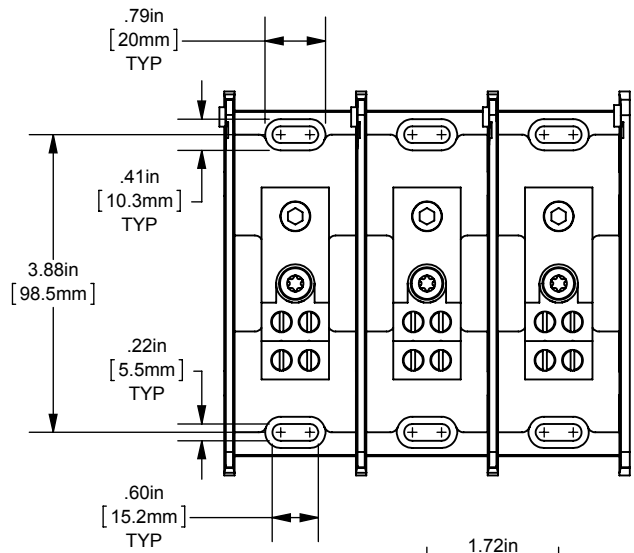

REV.	DATE	ECO	DESCRIPTION	BY	CK	APP
-	8/26/2013	N/A	INITIAL RELEASE	GDR	N/A	N/A

BACK VIEW
ADDER
(MPDB67570)
SHOWN

DIMENSIONS IN [] ARE MILLIMETERS

MERSEN USA NEWBURYPORT-MA, LLC
374 MERRIMAC STREET
NEWBURYPORT, MA 01950

MPDB(67570,67571,67572,67573)

PDB 1-3,ADDER ALUMINUM INTERMEDIATE

(1) 2/0-14 X (4) 2-14

OUTLINE DIMENSIONS
NOT TO BE USED FOR PRODUCTION

701962

PRODUCT MANAGER
SIGN:
DATE:

DESIGN ENGINEER
SIGN:
DATE: (SEE ECO)