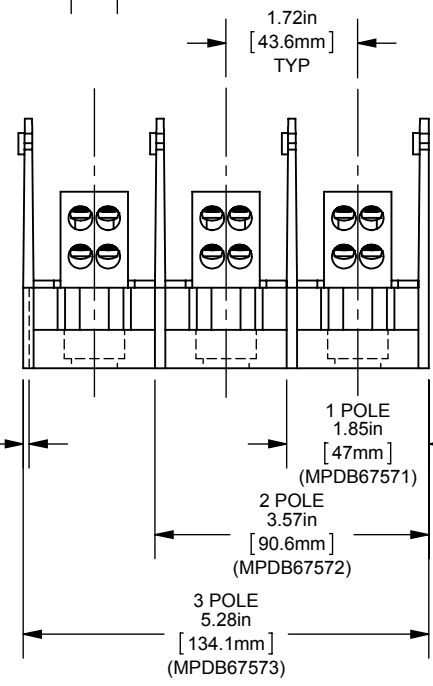

REV.	DATE	ECO	DESCRIPTION	BY	CK	APP
-	8/26/2013	N/A	INITIAL RELEASE	GDR	N/A	N/A

BACK VIEW
ADDER
(MPDB67570)
SHOWN

DIMENSIONS IN [] ARE MILLIMETERS

MERSEN USA NEWBURYPORT-MA, LLC
374 MERRIMAC STREET
NEWBURYPORT, MA 01950

MPDB(67570,67571,67572,67573)

PDB 1-3,ADDER ALUMINUM INTERMEDIATE

(1) 2/0-14 X (4) 2-14

OUTLINE DIMENSIONS
NOT TO BE USED FOR PRODUCTION

701962

PRODUCT MANAGER
SIGN:
DATE:

DESIGN ENGINEER
SIGN:
DATE: (SEE ECO)