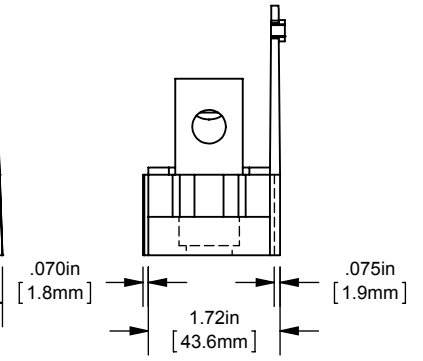

REV.	DATE	ECO	DESCRIPTION	BY	CK	APP
-	8/26/2013	N/A	INITIAL RELEASE	GDR	N/A	N/A

BACK VIEW
ADDER
(MPDB67570)
SHOWN

DIMENSIONS IN [ ] ARE MILLIMETERS

MERSEN USA NEWBURYPORT-MA, LLC
374 MERRIMAC STREET
NEWBURYPORT, MA 01950

MPDB(67570,67571,67572,67573)

PDB 1-3,ADDER ALUMINUM INTERMEDIATE

(1) 2/0-14 X (4) 2-14

OUTLINE DIMENSIONS
NOT TO BE USED FOR PRODUCTION

701962

PRODUCT MANAGER
SIGN:
DATE:

DESIGN ENGINEER
SIGN:
DATE: (SEE ECO)