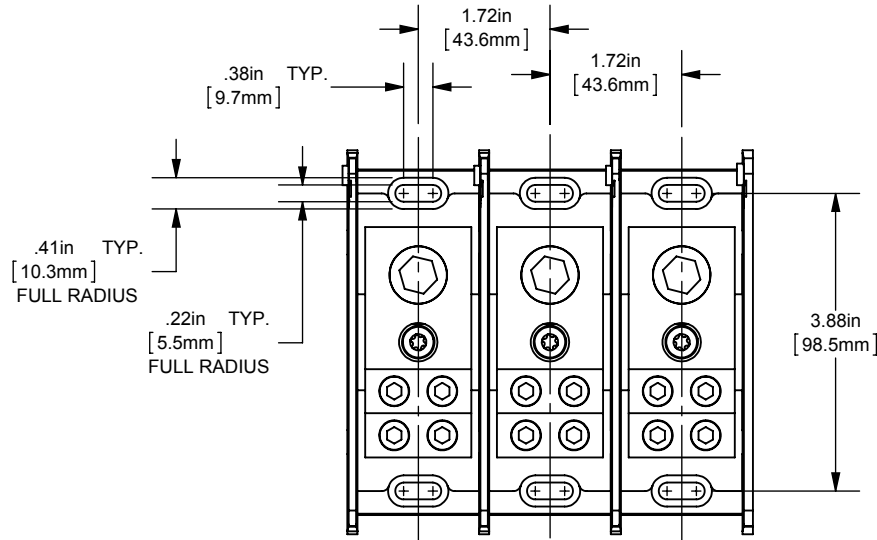

REV.	DATE	ECO	DESCRIPTION	BY	CK	APP
-	8/23/2013	NA	INITIAL RELEASE	LDB	NA	NA

DIMENSIONS IN [ ] ARE MILLIMETERS

MERSEN USA NEWBURYPORT-MA, LLC
374 MERRIMAC STREET
NEWBURYPORT, MA 01950

MPDB6741(0,1,2,3)

PDB -ADDER, 1 TO 3 POLES

(1) 500-4 X (4) 2/0-14 ALUMINUM

OUTLINE DIMENSIONS
NOT TO BE USED FOR PRODUCTION

701968

PRODUCT MANAGER

SIGN:

DATE:

DESIGN ENGINEER

SIGN:

DATE: