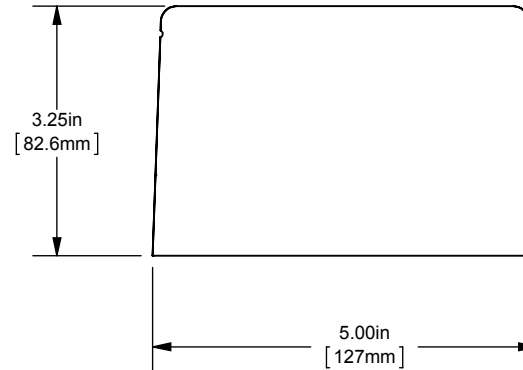

REV.	DATE	ECO	DESCRIPTION	BY	CK	APP
-	8/23/2013	NA	INITIAL RELEASE	LDB	NA	NA

DIMENSIONS IN [] ARE MILLIMETERS

MERSEN USA NEWBURYPORT-MA, LLC
374 MERRIMAC STREET
NEWBURYPORT, MA 01950

MPDB6741(0,1,2,3)

PDB -ADDER, 1 TO 3 POLES

(1) 500-4 X (4) 2/0-14 ALUMINUM

OUTLINE DIMENSIONS
NOT TO BE USED FOR PRODUCTION

701968

PRODUCT MANAGER

SIGN:

DATE:

DESIGN ENGINEER

SIGN: