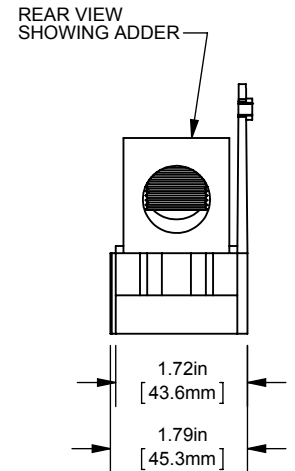

REV.	DATE	ECO	DESCRIPTION	BY	CK	APP
-	8/23/2013	NA	INITIAL RELEASE	LDB	NA	NA

DIMENSIONS IN [] ARE MILLIMETERS

MERSEN USA NEWBURYPORT-MA, LLC
374 MERRIMAC STREET
NEWBURYPORT, MA 01950

MPDB6741(0,1,2,3)

PDB -ADDER, 1 TO 3 POLES

(1) 500-4 X (4) 2/0-14 ALUMINUM

OUTLINE DIMENSIONS
NOT TO BE USED FOR PRODUCTION

701968

PRODUCT MANAGER

SIGN:

DATE:

DESIGN ENGINEER

SIGN: