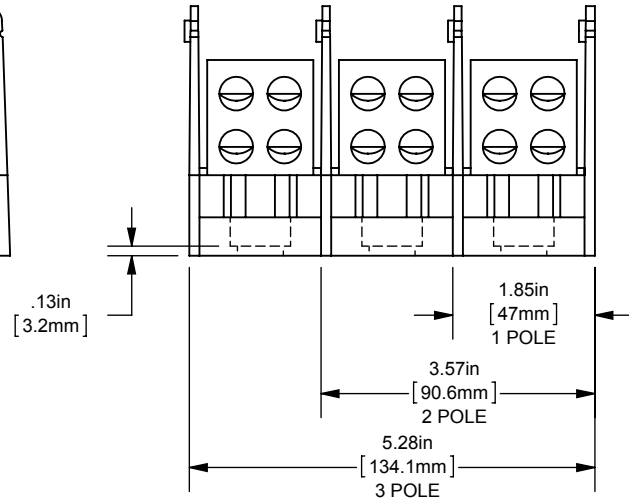

REV.	DATE	ECO	DESCRIPTION	BY	CK	APP
-	8/23/2013	NA	INITIAL RELEASE	LDB	NA	NA

DIMENSIONS IN [] ARE MILLIMETERS

MERSEN USA NEWBURYPORT-MA, LLC
374 MERRIMAC STREET
NEWBURYPORT, MA 01950

MPDB6741(0,1,2,3)

PDB -ADDER, 1 TO 3 POLES

(1) 500-4 X (4) 2/0-14 ALUMINUM

OUTLINE DIMENSIONS
NOT TO BE USED FOR PRODUCTION

701968

PRODUCT MANAGER

SIGN:

DATE:

DESIGN ENGINEER

SIGN: