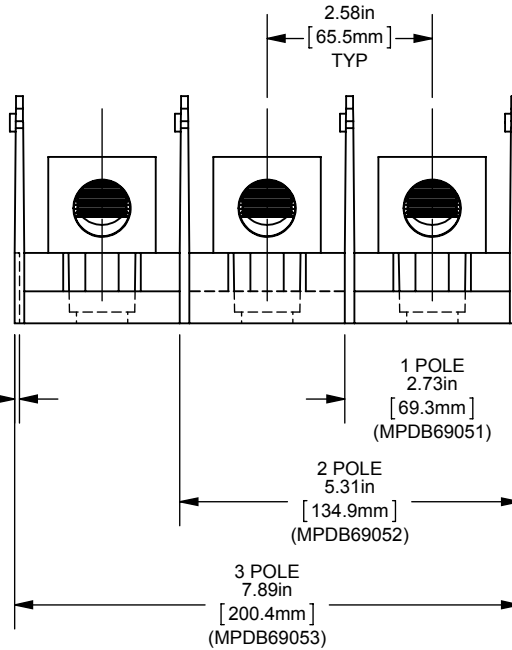

REV.	DATE	ECO	DESCRIPTION	BY	CK	APP
-	8/28/2013	N/A	INITIAL RELEASE	GDR	N/A	N/A

BACK VIEW
ADDER
(MPDB69050)
SHOWN

DIMENSIONS IN [ ] ARE MILLIMETERS

MERSEN USA NEWBURYPORT-MA, LLC
374 MERRIMAC STREET
NEWBURYPORT, MA 01950

MPDB(69050,69051,69052,69053)

PDB 1-3,ADDER ALUMINUM LARGE

(1) 500-4 X (1) 500-4

OUTLINE DIMENSIONS
NOT TO BE USED FOR PRODUCTION

701979

PRODUCT MANAGER

SIGN:

DATE:

DESIGN ENGINEER

SIGN:

DATE: (SEE ECO)