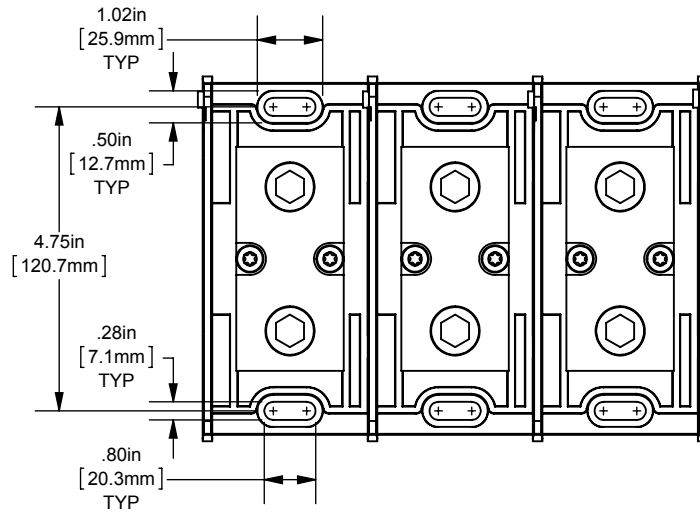

REV.	DATE	ECO	DESCRIPTION	BY	CK	APP
-	8/28/2013	N/A	INITIAL RELEASE	GDR	N/A	N/A

BACK VIEW
ADDER
(MPDB69050)
SHOWN

DIMENSIONS IN [ ] ARE MILLIMETERS

MERSEN USA NEWBURYPORT-MA, LLC
374 MERRIMAC STREET
NEWBURYPORT, MA 01950

MPDB(69050,69051,69052,69053)

PDB 1-3,ADDER ALUMINUM LARGE

(1) 500-4 X (1) 500-4

OUTLINE DIMENSIONS
NOT TO BE USED FOR PRODUCTION

701979

PRODUCT MANAGER

SIGN:

DATE:

DESIGN ENGINEER

SIGN:

DATE: (SEE ECO)