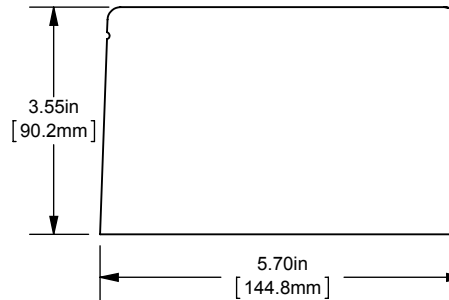

REV.	DATE	ECO	DESCRIPTION	BY	CK	APP
-	8/28/2013	N/A	INITIAL RELEASE	GDR	N/A	N/A

BACK VIEW
ADDER
(MPDB69050)
SHOWN

DIMENSIONS IN [ ] ARE MILLIMETERS

MERSEN USA NEWBURYPORT-MA, LLC
374 MERRIMAC STREET
NEWBURYPORT, MA 01950

MPDB(69050,69051,69052,69053)

PDB 1-3,ADDER ALUMINUM LARGE

(1) 500-4 X (1) 500-4

OUTLINE DIMENSIONS
NOT TO BE USED FOR PRODUCTION

701979

PRODUCT MANAGER

SIGN:

DATE:

DESIGN ENGINEER

SIGN:

DATE: (SEE ECO)