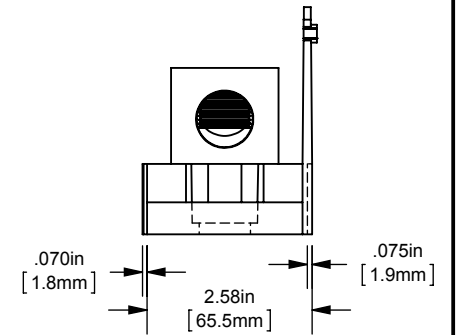

REV.	DATE	ECO	DESCRIPTION	BY	CK	APP
-	8/28/2013	N/A	INITIAL RELEASE	GDR	N/A	N/A

BACK VIEW
ADDER
(MPDB69050)
SHOWN

DIMENSIONS IN [ ] ARE MILLIMETERS

MERSEN USA NEWBURYPORT-MA, LLC
374 MERRIMAC STREET
NEWBURYPORT, MA 01950

MPDB(69050,69051,69052,69053)

PDB 1-3,ADDER ALUMINUM LARGE

(1) 500-4 X (1) 500-4

OUTLINE DIMENSIONS
NOT TO BE USED FOR PRODUCTION

701979

PRODUCT MANAGER

SIGN:

DATE:

DESIGN ENGINEER

SIGN:

DATE: (SEE ECO)