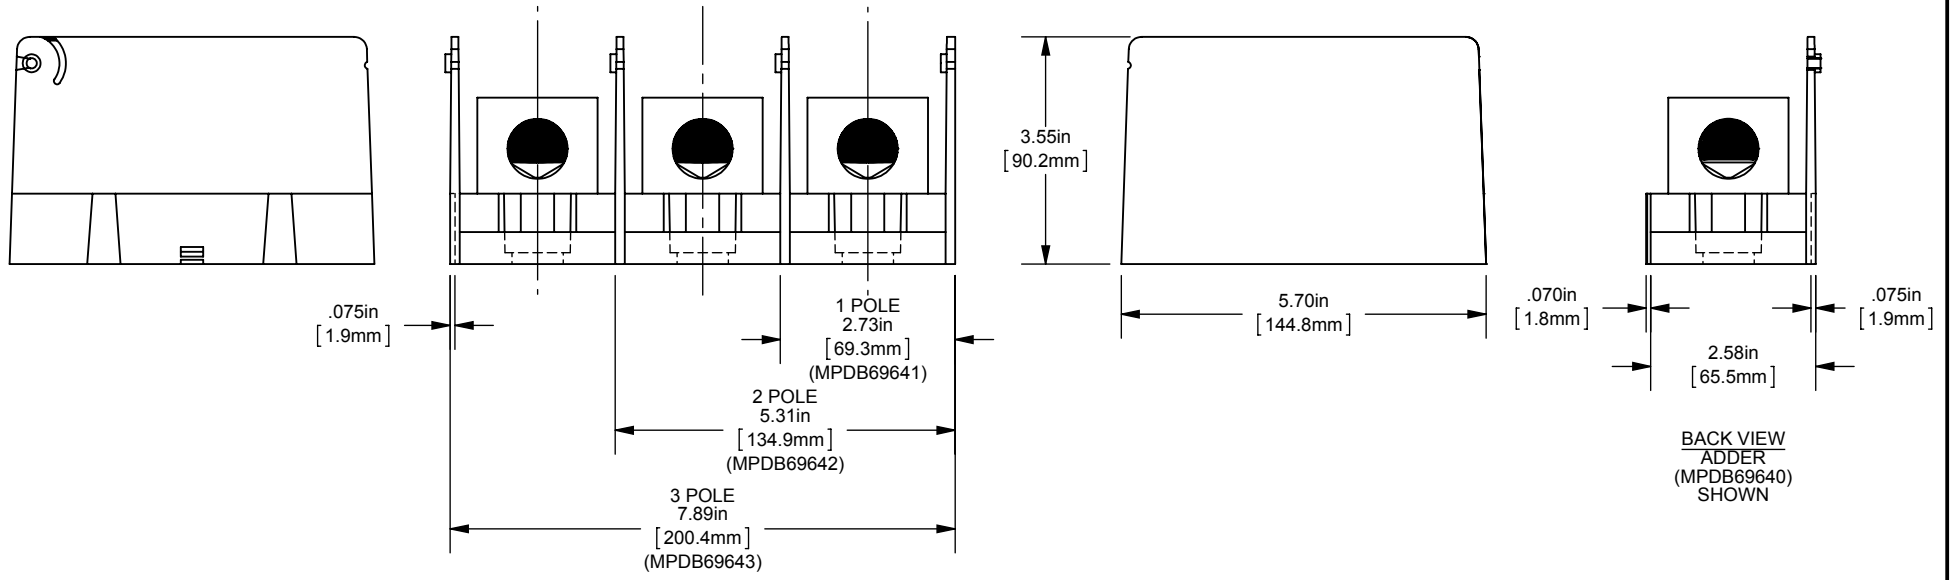

REV.	DATE	ECO	DESCRIPTION	BY	CK	APP
-	8/28/2013	N/A	INITIAL RELEASE	GDR	N/A	N/A

BACK VIEW
ADDER
(MPDB69640)
SHOWN

DIMENSIONS IN [ ] ARE MILLIMETERS

MERSEN USA NEWBURYPORT-MA, LLC
374 MERRIMAC STREET
NEWBURYPORT, MA 01950

MPDB(69640,69641,69642,69643)
PDB 1-3,ADDER ALUMINUM LARGE
(1) 600-2 X (1) 600-2

OUTLINE DIMENSIONS
NOT TO BE USED FOR PRODUCTION

701986

PRODUCT MANAGER
SIGN:
DATE:

DESIGN ENGINEER
SIGN:
DATE: (SEE ECO)