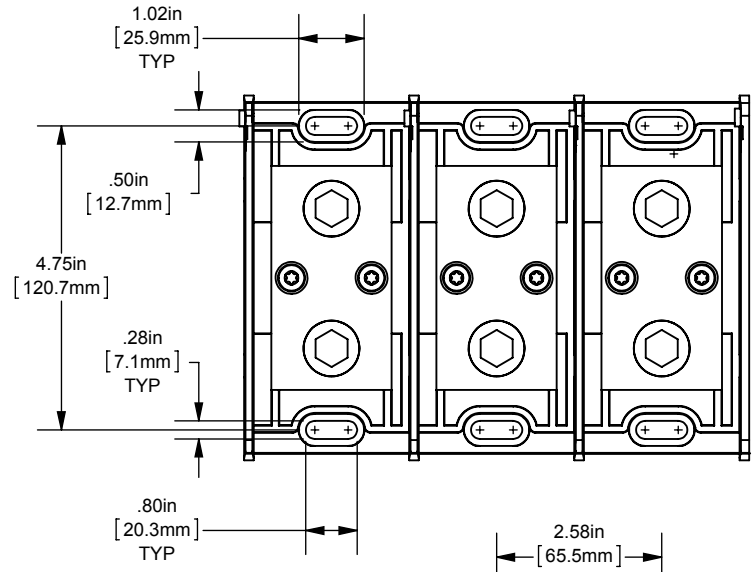

REV.	DATE	ECO	DESCRIPTION	BY	CK	APP
-	8/28/2013	N/A	INITIAL RELEASE	GDR	N/A	N/A

BACK VIEW
ADDER
(MPDB69640)
SHOWN

DIMENSIONS IN [] ARE MILLIMETERS

MERSEN USA NEWBURYPORT-MA, LLC
374 MERRIMAC STREET
NEWBURYPORT, MA 01950

MPDB(69640,69641,69642,69643)
PDB 1-3,ADDER ALUMINUM LARGE
(1) 600-2 X (1) 600-2

OUTLINE DIMENSIONS
NOT TO BE USED FOR PRODUCTION

701986

PRODUCT MANAGER
SIGN:
DATE:

DESIGN ENGINEER
SIGN:
DATE: (SEE ECO)