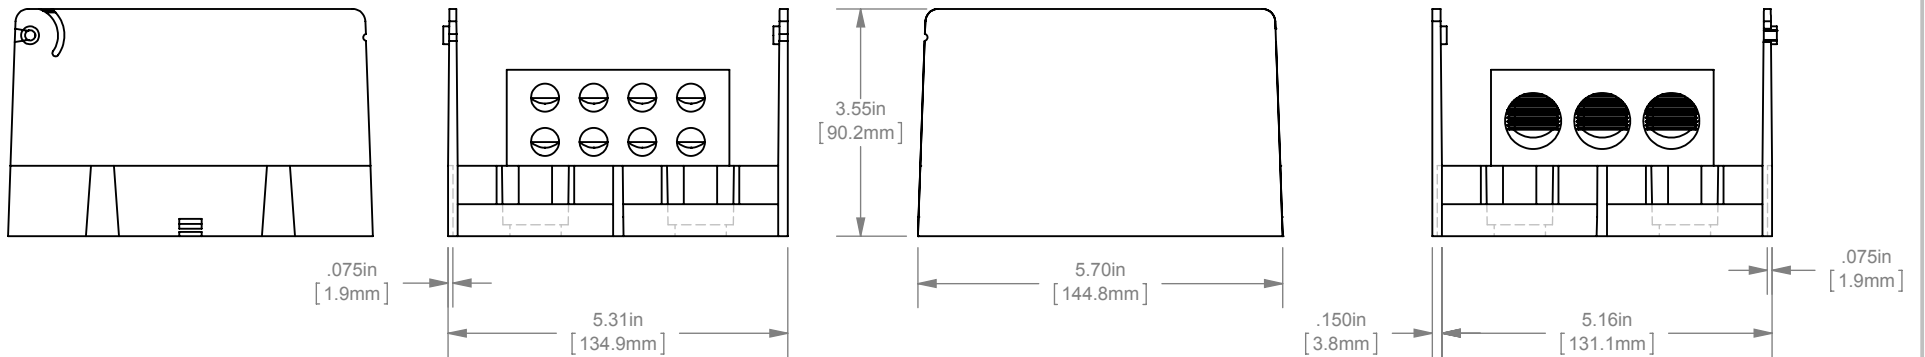

REV.	DATE	ECO	DESCRIPTION	BY	CK	APP
-	9/18/2013	N/A	INITIAL RELEASE	GDR	N/A	N/A

DIMENSIONS IN [] ARE MILLIMETERS

MERSEN USA NEWBURYPORT-MA, LLC
374 MERRIMAC STREET
NEWBURYPORT, MA 01950

MPDB900061

PDB ALUMINUM LARGE DOUBLE WIDE

(3) 500-4 X (8) 2/0-14

OUTLINE DIMENSIONS
NOT TO BE USED FOR PRODUCTION

702011

PRODUCT MANAGER

SIGN:

DATE:

DESIGN ENGINEER

SIGN: