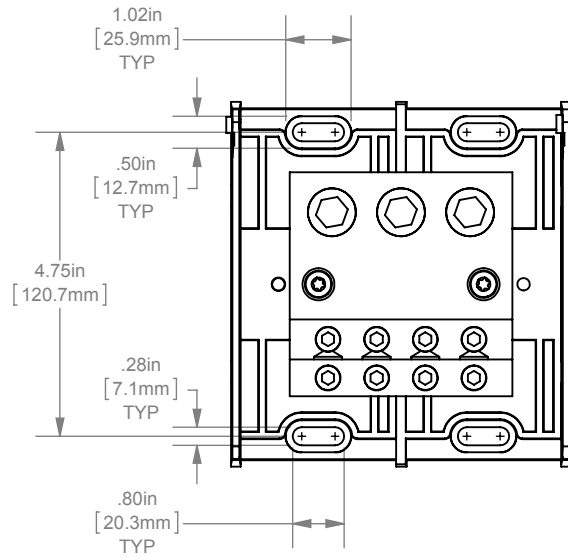

REV.	DATE	ECO	DESCRIPTION	BY	CK	APP
-	9/18/2013	N/A	INITIAL RELEASE	GDR	N/A	N/A

DIMENSIONS IN [ ] ARE MILLIMETERS

MERSEN USA NEWBURYPORT-MA, LLC
374 MERRIMAC STREET
NEWBURYPORT, MA 01950

MPDB900061

PDB ALUMINUM LARGE DOUBLE WIDE

(3) 500-4 X (8) 2/0-14

OUTLINE DIMENSIONS
NOT TO BE USED FOR PRODUCTION

702011

PRODUCT MANAGER

SIGN:

DATE:

DESIGN ENGINEER

SIGN:

DATE: (SEE ECO)