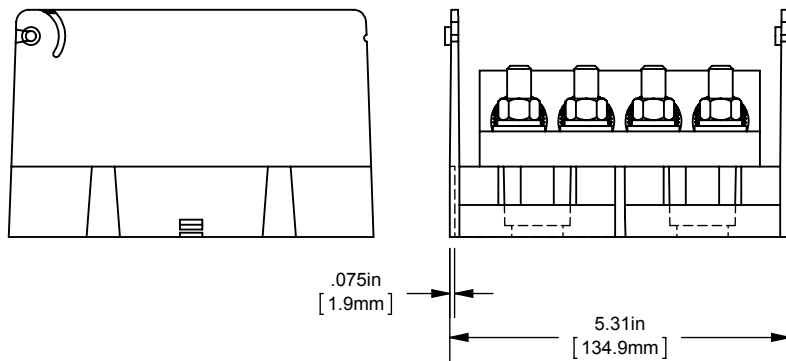

REV.	DATE	ECO	DESCRIPTION	BY	CK	APP
-	9/18/2013	N/A	INITIAL RELEASE	GDR	N/A	N/A

DIMENSIONS IN [ ] ARE MILLIMETERS

MERSEN USA NEWBURYPORT-MA, LLC
374 MERRIMAC STREET
NEWBURYPORT, MA 01950

MPDB900091

PDB ALUMINUM LARGE DOUBLE WIDE

(4) 500-4 X (4) 3/8-16 STUD

OUTLINE DIMENSIONS
NOT TO BE USED FOR PRODUCTION

702013

PRODUCT MANAGER

SIGN:

DATE:

DESIGN ENGINEER

SIGN:

DATE: (SEE ECO)