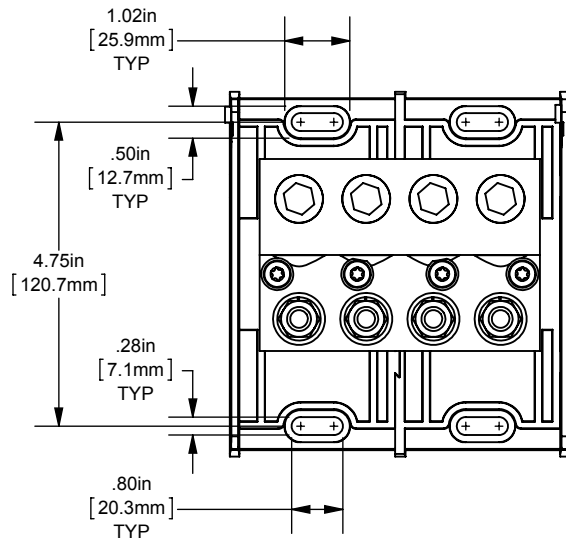

REV.	DATE	ECO	DESCRIPTION	BY	CK	APP
-	9/18/2013	N/A	INITIAL RELEASE	GDR	N/A	N/A

DIMENSIONS IN [ ] ARE MILLIMETERS

MERSEN USA NEWBURYPORT-MA, LLC
374 MERRIMAC STREET
NEWBURYPORT, MA 01950

MPDB900091

PDB ALUMINUM LARGE DOUBLE WIDE

(4) 500-4 X (4) 3/8-16 STUD

OUTLINE DIMENSIONS
NOT TO BE USED FOR PRODUCTION

702013

PRODUCT MANAGER

SIGN:

DATE:

DESIGN ENGINEER

SIGN:

DATE: (SEE ECO)