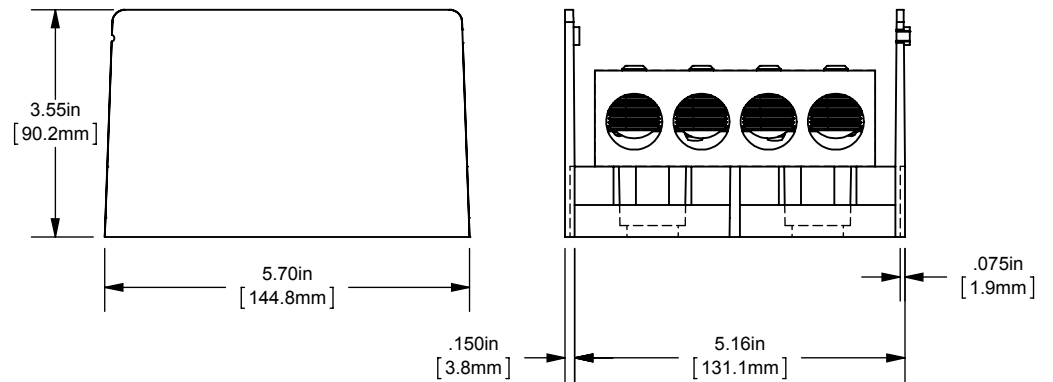

REV.	DATE	ECO	DESCRIPTION	BY	CK	APP
-	9/18/2013	N/A	INITIAL RELEASE	GDR	N/A	N/A

DIMENSIONS IN [ ] ARE MILLIMETERS

MERSEN USA NEWBURYPORT-MA, LLC
374 MERRIMAC STREET
NEWBURYPORT, MA 01950

MPDB900091

PDB ALUMINUM LARGE DOUBLE WIDE

(4) 500-4 X (4) 3/8-16 STUD

OUTLINE DIMENSIONS
NOT TO BE USED FOR PRODUCTION

702013

PRODUCT MANAGER

SIGN:

DATE:

DESIGN ENGINEER

SIGN:

DATE: (SEE ECO)