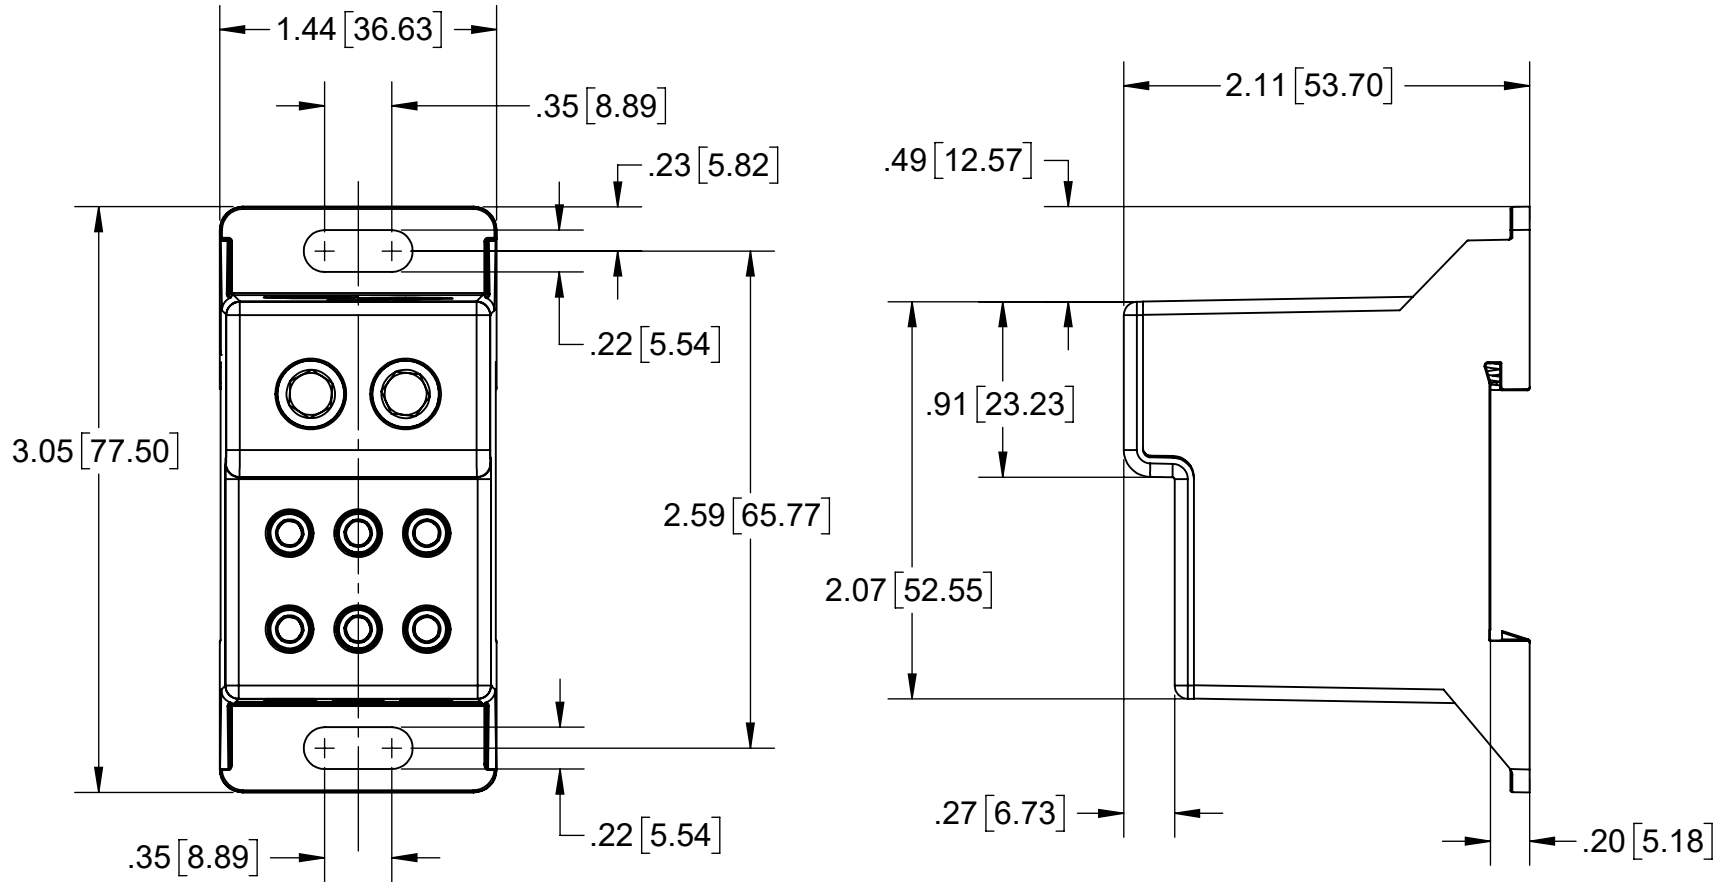

REV	DATE	DESCRIPTION	BY	CK	APP
-	07/13/2019	INITIAL RELEASE			

DIMENSIONS IN [] ARE MILLIMETERS

MERSEN USA NEWBURYPORT-MA, LLC
374 MERRIMAC STREET
NEWBURYPORT, MA 01950

CEP-FSPDB160

POWER DISTRIBUTION BLOCK

160A 600V

OUTLINE DIMENSIONS
NOT TO BE USED FOR PRODUCTION

702265

PRODUCT MANAGER

SIGN:

DATE:

DESIGN ENGINEER

SIGN: