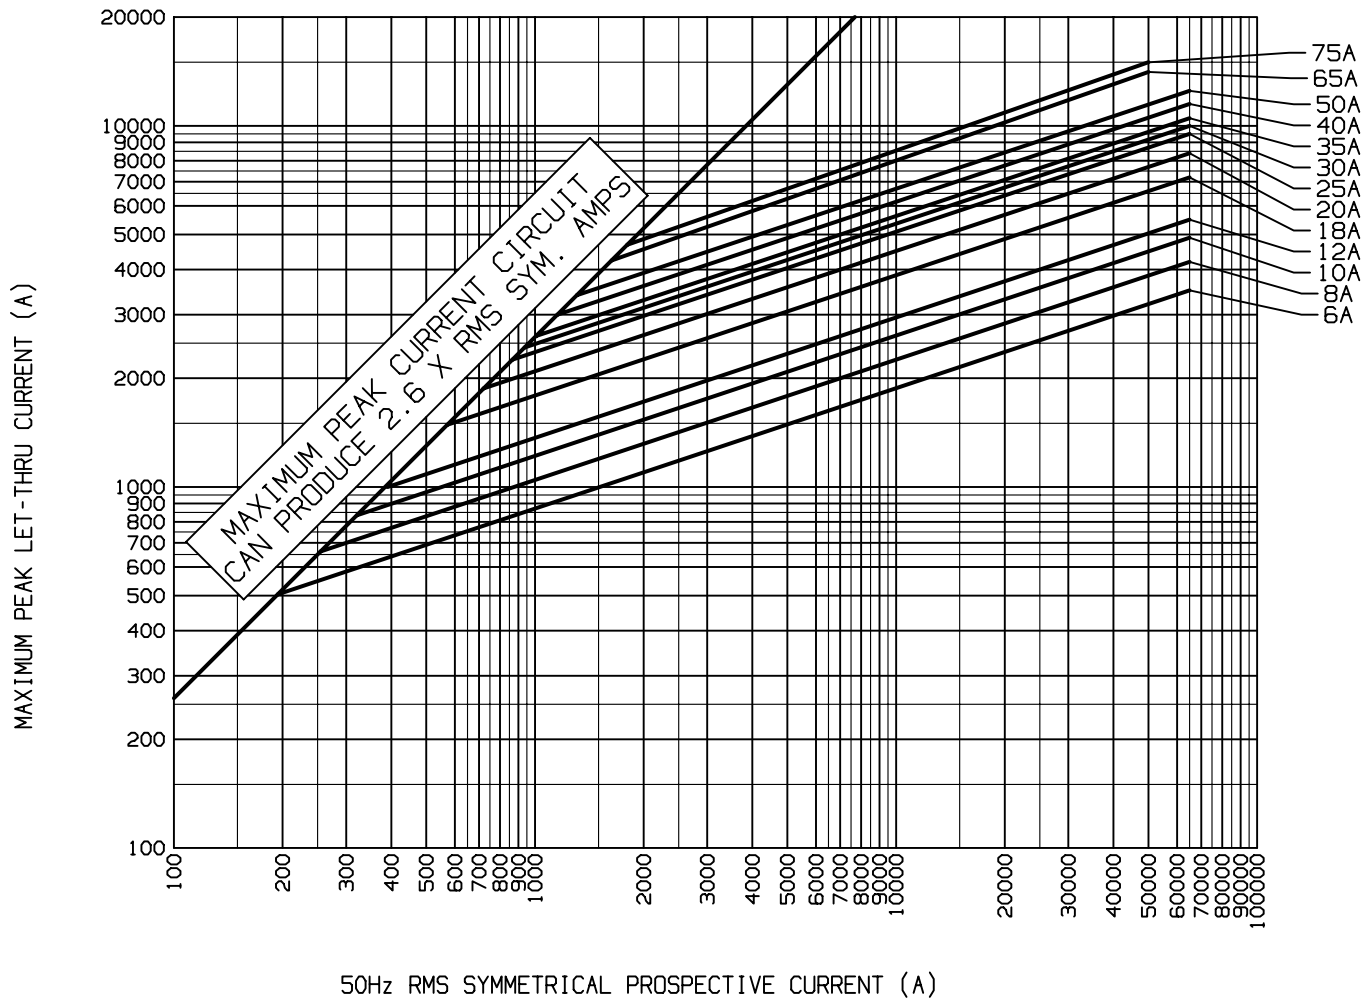

MEDIUM VOLTAGE CAPACITOR FUSE

CAT. No. A550C(AMP RATING)-70,-15,-75

6 - 75 AMPS 5.5kVAC

PEAK LET-THRU CURVE

FERRAZ SHAWMUT
NEWBURYPORT, MA 01950

720477

CONTROL NO: 725
FOLDER NO.: 47
REV. C
2/25/05