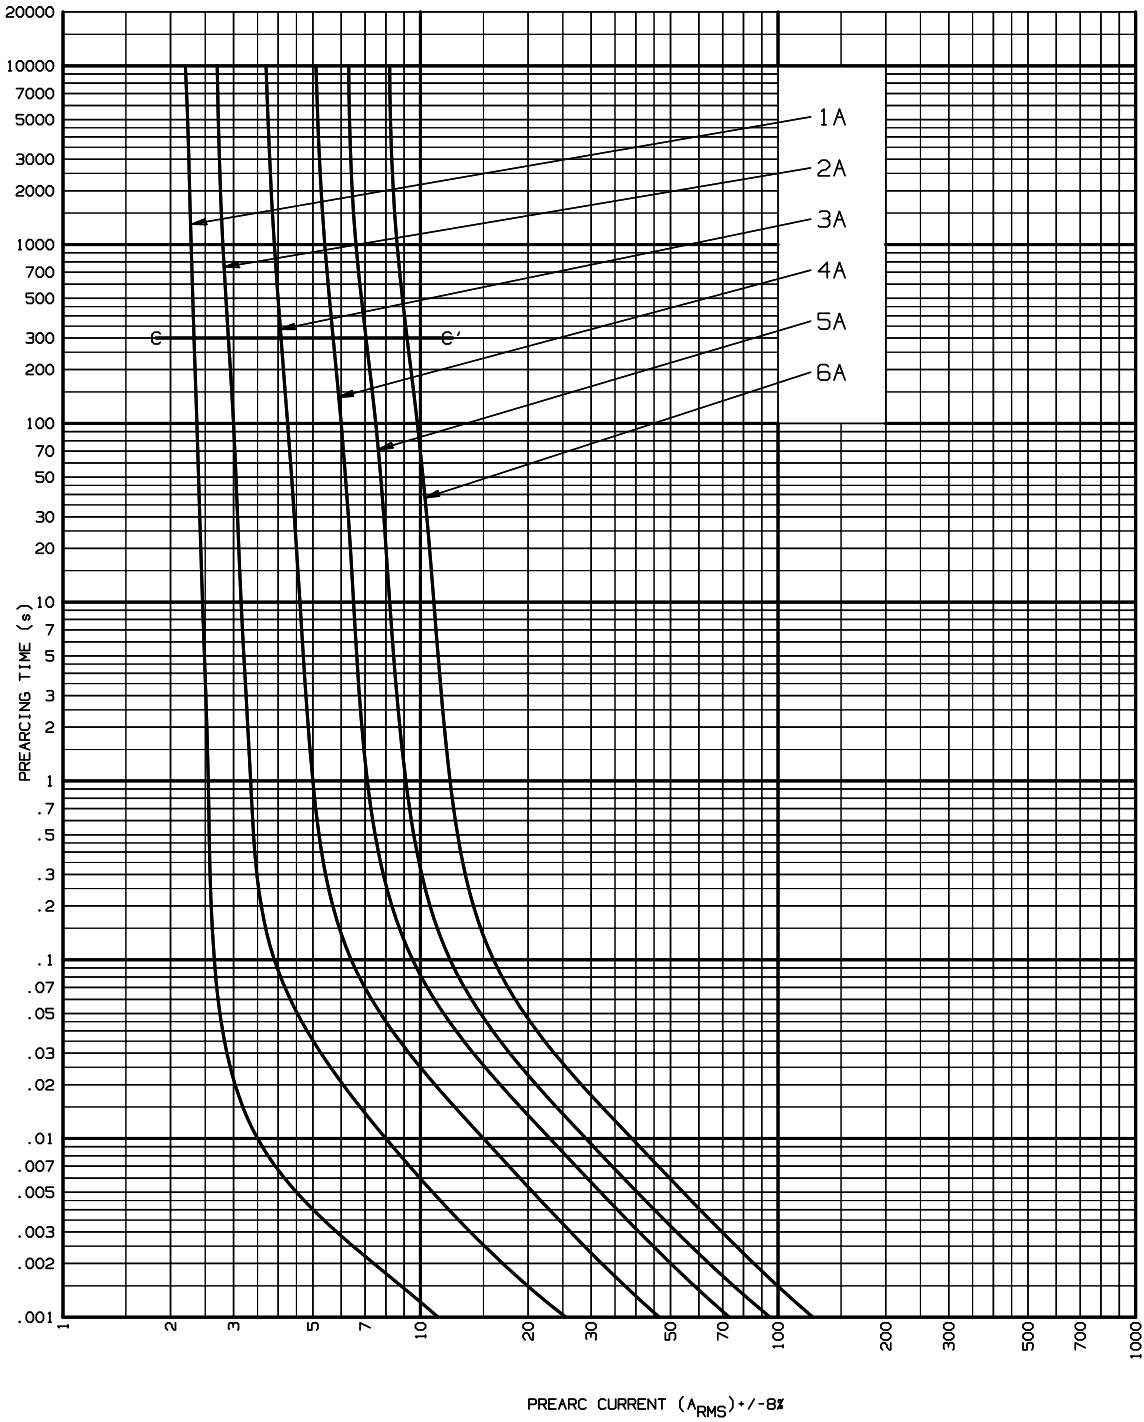

Semiconductor FUSE

CAT. No. A15QS(AMP RATING)-2

1 - 6 AMPS 150VAC

MELTING TIME - CURRENT CURVE

FERRAZ SHAWMUT  
NEWBURYPORT, MA 01950

720371

CONTROL NO.: 203

REV.: -