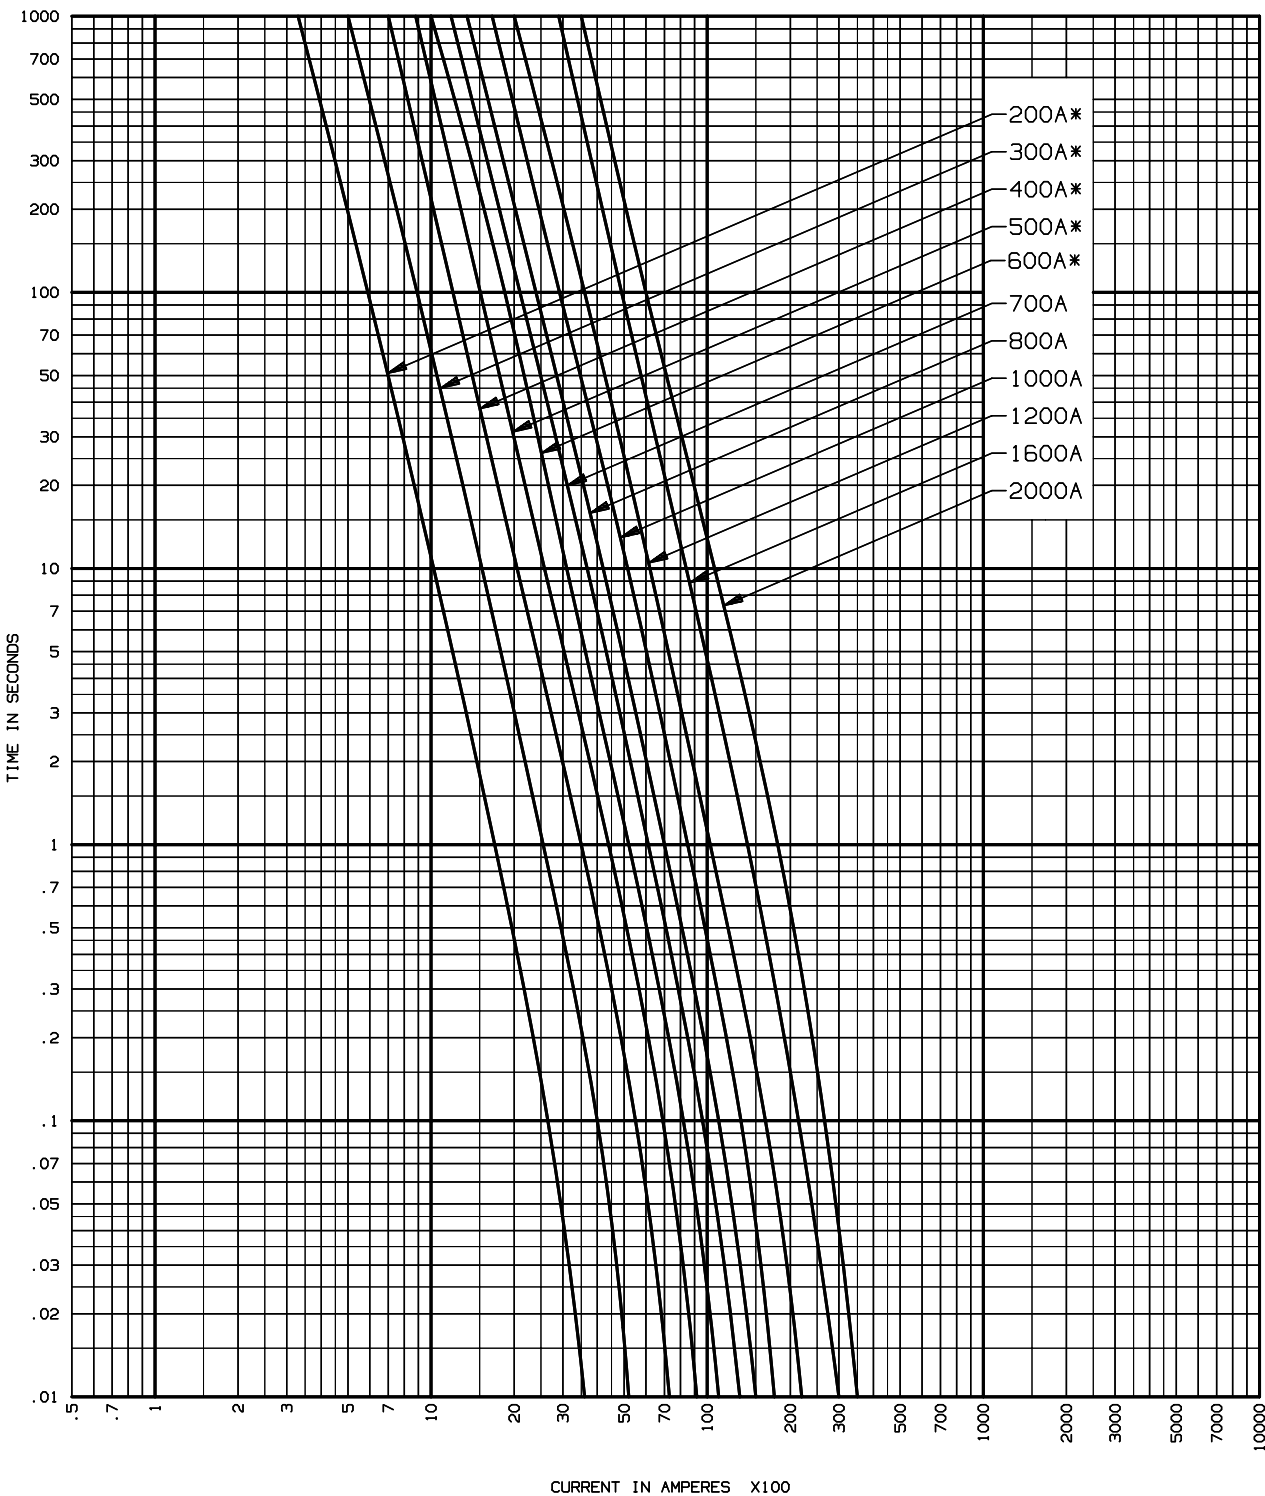

TIME DELAY CLASS L
CAT. NO. A4BT(AMP RATING)
200-2000A 600 VOLT

MELTING TIME CURRENT CURVE

FERRAZ SHAWMUT
NEWBURYPORT, MA 01950

0894

* SIZES SMALLER THAN 601 AMPS
ARE NOT DEFINED AS U. L.
CLASS L SIZES.

CURRENT IN AMPERES X100

CONTROL NO: 247

REV. F
01/14/02